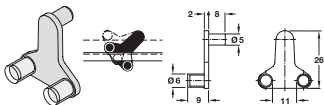

4 PCS

HÄFELE

EX-CELLENT SHELF SUPPORT

For Glass Thickness 6mm - 8mm

HÄFELE

- > Material: Zinc-alloy
- > Finish: Nickel-plated
- > Maximum Weight: 12kgs
- > Maximum Width: 900 mm
- > Maximum Depth: 300 mm
- > Shelf clamp support for glass shelves from 6-8 mm
- > Plastic coated clamping pins