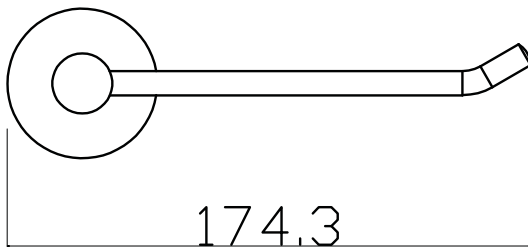

## 18 SERIES TOILET ROLL HOLDER

**Model No:** 181101-1

**Finish:** Polished Chrome on Brass

**Wall Fixing:** 2 Point - dual fix

**Weight:** 0.3 Kg

**Warranty:** Refer to Website

Catalogue & technical specifications available at [www.azzurra.com.au](http://www.azzurra.com.au)