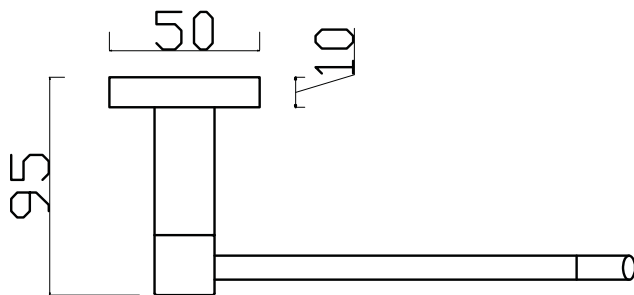

## 18 SERIES TOILET ROLL HOLDER

**Model No:** 181101-1

**Finish:** Polished Chrome on Brass

**Wall Fixing:** 2 Point - dual fix

**Weight:** 0.3 Kg

**Warranty:** Refer to Website

Catalogue & technical specifications available at [www.azzurra.com.au](http://www.azzurra.com.au)