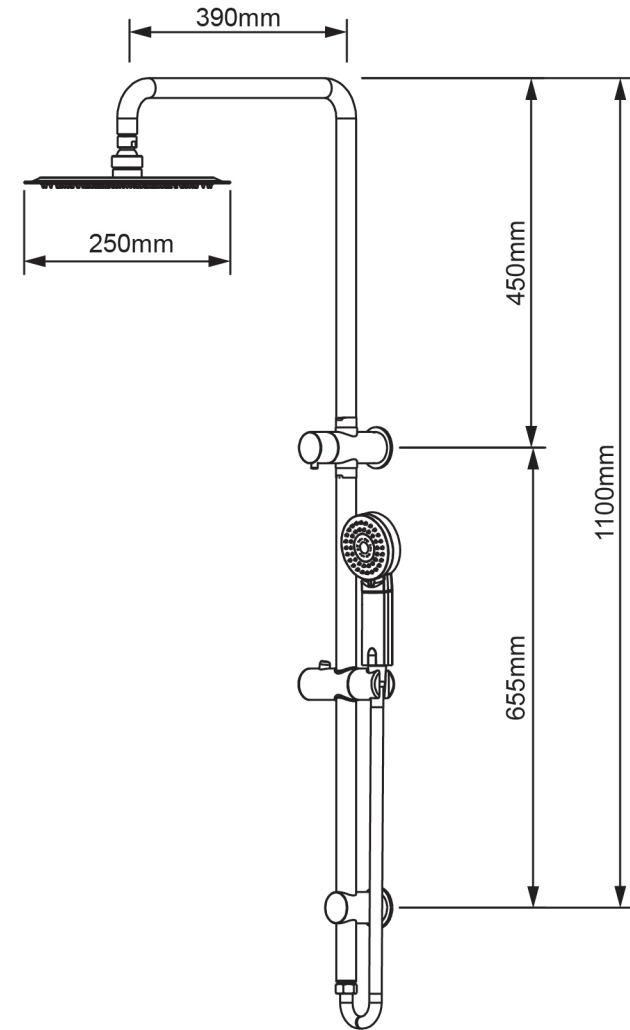

Mondella

RESONANCE
TIMELESS ALLURE

RESONANCE EXPOSED SHOWER ON RAIL WITH HAND SET

- Hidden Water Entry Port Through Top Wall Fixing.
- Diverter Switch for Over Head or Hand Piece Showers.
- Retro Fits Into Existing Shower Set Up.
- Matte Black Finished 304 Grade Stainless Steel Shower Head with Brass Rail.
- Easy to Assemble and Install.

Item Number: 5004266

5004266-FLV1
14/03/18

9 litres per minute

10 YEAR WARRANTY*

* refer to www.mondella.com.au for full warranty details

All dimensions in millimetres (mm) and subject to manufacturing tolerances.