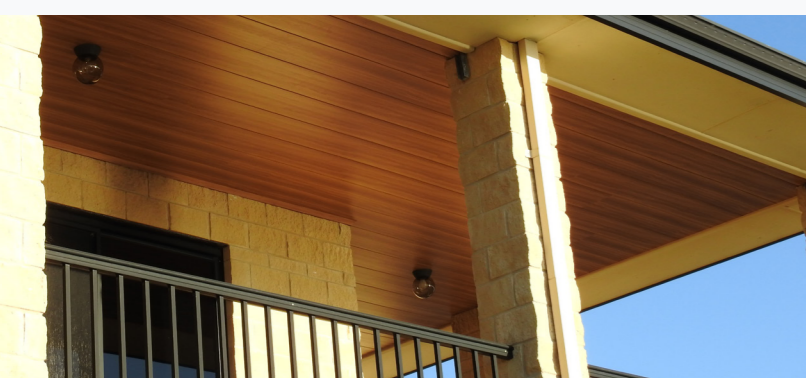

QUICKBOARD™ PACKS | Range of lengths available

Length (mm)	Each Pack Covers	Colour	Pack Contains	Order Code
2400	6sqm	Ivory	10 x Boards	0028292
2400	6sqm	Cedar	10 x Boards	0028290
2400	6sqm	Cherry	10 x Boards	0028291
3600	7.2sqm	Ivory	8 x Boards 4 x H Joint Trim 4 x U Edge Trim	0073165
4800	12sqm	Ivory	10 x Boards	0034987

Length (mm)	Each Pack Covers	Colour	Pack Contains	Order Code
3600	7.2sqm	Cedar	8 x Boards 4 x H Joint Trim 4 x U Edge Trim	0073162
3600	7.2sqm	Cherry	8 x Boards 4 x H Joint Trim 4 x U Edge Trim	0073163
4800	12sqm	Cedar	10 x Boards	0034985
4800	12sqm	Cherry	10 x Boards	0034986

Transform your patio with QuickBoard™ Ceiling & Wall Lining

A light weight, laminated PVC alternative to costly timber products, QuickBoard™ Lining is perfect for ceilings, interior wall cladding and patio/alfresco lining.

Extremely quick and easy to install along with being maintenance free. This pre-finished solution doesn't require oiling, painting or staining.

Quick & easy to install
No special tools required

Insect resistant: never fear white ants or termites again!

Pre-finished: no oiling, staining or painting required

7 Year Warranty!
So you can rest assured

Save money! Cost effective solution that doesn't require maintenance

Low Maintenance

QUICKBOARD™ TRIMS | Available in 2400mm lengths

Available In Store

ORDER CODES:
Ivory - 0073284
Cedar - 0073282
Cherry - 0073283

ORDER CODES:
Ivory - 0073281
Cedar - 0073278
Cherry - 0073280

ORDER CODES:
Ivory - 0073294
Cedar - 0073292
Cherry - 0073293

ORDER CODES:
Ivory - 0073291
Cedar - 0073289
Cherry - 0073290

ORDER CODES:
Ivory - 0073288
Cedar - 0073285
Cherry - 0073286

INSTALLATION INSTRUCTIONS

QuickBoard™ Ceiling & Wall Lining is extremely quick and easy to install - no speciality tools are required!