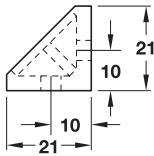

12 PCS

HÄFELE

CORNER BRACKET
21mm x 44mm

HÄFELE

- > Material:
- > Area of application:

Plastic, white
For fixing down worktops, panels, fixed shelves and components.

MADE IN TURKEY

HÄFELE AUSTRALIA PTY. LTD
ARTICLE # 482.04.386