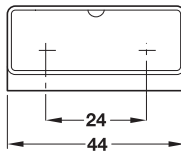

12 PCS

HÄFELE

CORNER BRACKET
21mm x 44mm

HÄFELE

- > Material:
- > Area of application:

Plastic, white
For fixing down worktops, panels, fixed shelves and components.

MADE IN TURKEY

HÄFELE AUSTRALIA PTY. LTD
ARTICLE # 482.04.386