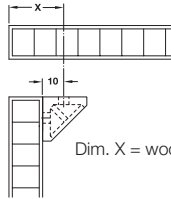

12 PCS

HÄFELE

CORNER BRACKET
21mm x 44mm

HÄFELE

- > Material:
- > Area of application:

Plastic, white
For fixing down worktops, panels, fixed shelves and components.

MADE IN TURKEY

HÄFELE AUSTRALIA PTY. LTD
ARTICLE # 482.04.386