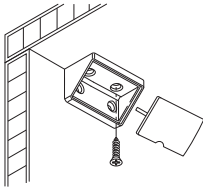

12 PCS

HÄFELE

CORNER BRACKET
21mm x 44mm

HÄFELE

- > Material:
- > Area of application:

Plastic, white
For fixing down worktops, panels, fixed shelves and components.

MADE IN TURKEY

HÄFELE AUSTRALIA PTY. LTD
ARTICLE # 482.04.386