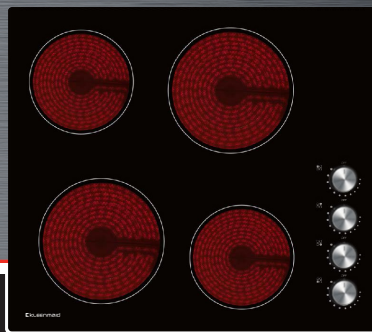

Ceramic Cooktop Knob Control 60cm

Model: CCTB6010

- 60cm ceramic glass with quartz grey graphics
- Square 'C' shaped edges
- Residual heat indicators
- Knob Controls side mounted
- 11 heating levels including Super Boost
- 4 Hi Light elements 1800W x 2, 1200W x 2

Arsenic Free
Glass

Residual Heat
Indicator

Glass Surface
Mounted

Glass Flush
Mounted

QUALITY ASSURED

To obtain full installation instructions for this appliance go to kleenmaid.com.au and click on User Care Manuals, top right.