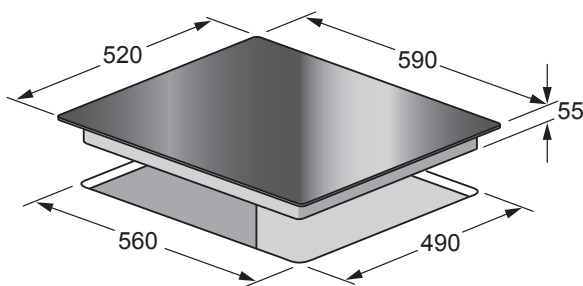

Ceramic Cooktop Knob Control 60cm

Model: CCTB6010

- 60cm ceramic glass with quartz grey graphics
- Square 'C' shaped edges
- Residual heat indicators
- Knob Controls side mounted
- 11 heating levels including Super Boost
- 4 Hi Light elements 1800W x 2, 1200W x 2

Arsenic Free
Glass

Residual Heat
Indicator

Glass Surface
Mounted

Glass Flush
Mounted

QUALITY ASSURED

To obtain full installation instructions for this appliance go to kleenmaid.com.au and click on User Care Manuals, top right.