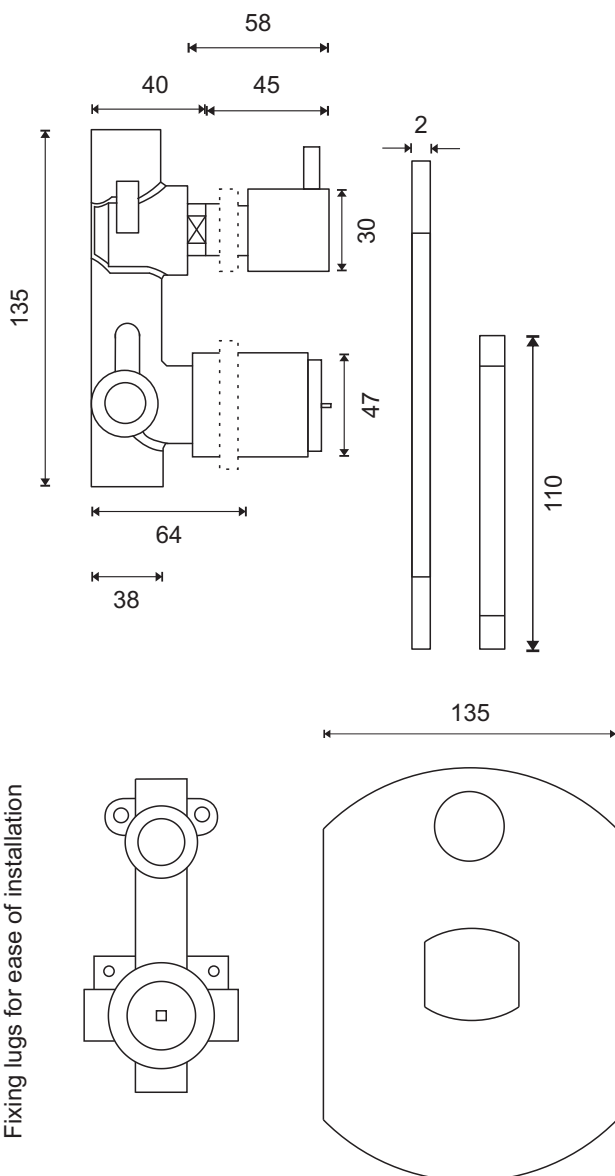

AZZURRA

BATHROOM FURNITURE

LEGANT INWALL SLM SHW/BTH DIVERTER

Description :

Shower/bath diverter mixer with concealed face plate seal and ½ turn ceramic disc diverter button

Model No: 333700C

Cartridge: Kerox Ceramic Disc 35mm

Finish: Polished chrome

Weight: 2.6kg

Warranty: Refer to Website

Catalogue & technical specifications available at www.azzurra.com.au