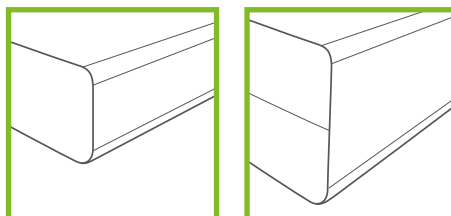

Pencil Round

20mm and 40mm
Engineered and
Natural Stone