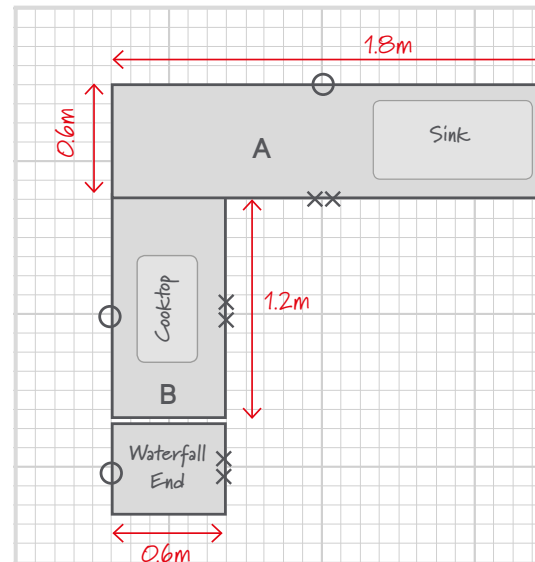

Wall - 0mm to 600mm

Wall - 600mm plus

EXTRA ITEMS

Under mount sink cutout

Drain grooves

Polishing of underside of benchtop

Additional cutouts

Tap holes

GPO cutouts

Installation for additional rooms (ie. bathroom, laundry)

TOTAL PRICE (incl. GST)

ORDER FORM

Complete and submit to the Special Orders desk.

CALCULATE SQUARE METRE AREA (m²)

| | | |
|------------------------------|---|---|
| Benchtop Section A | x | = |
| Benchtop Section B | x | = |
| Benchtop Section C | x | = |
| Total m ² (A+B+C) | | |