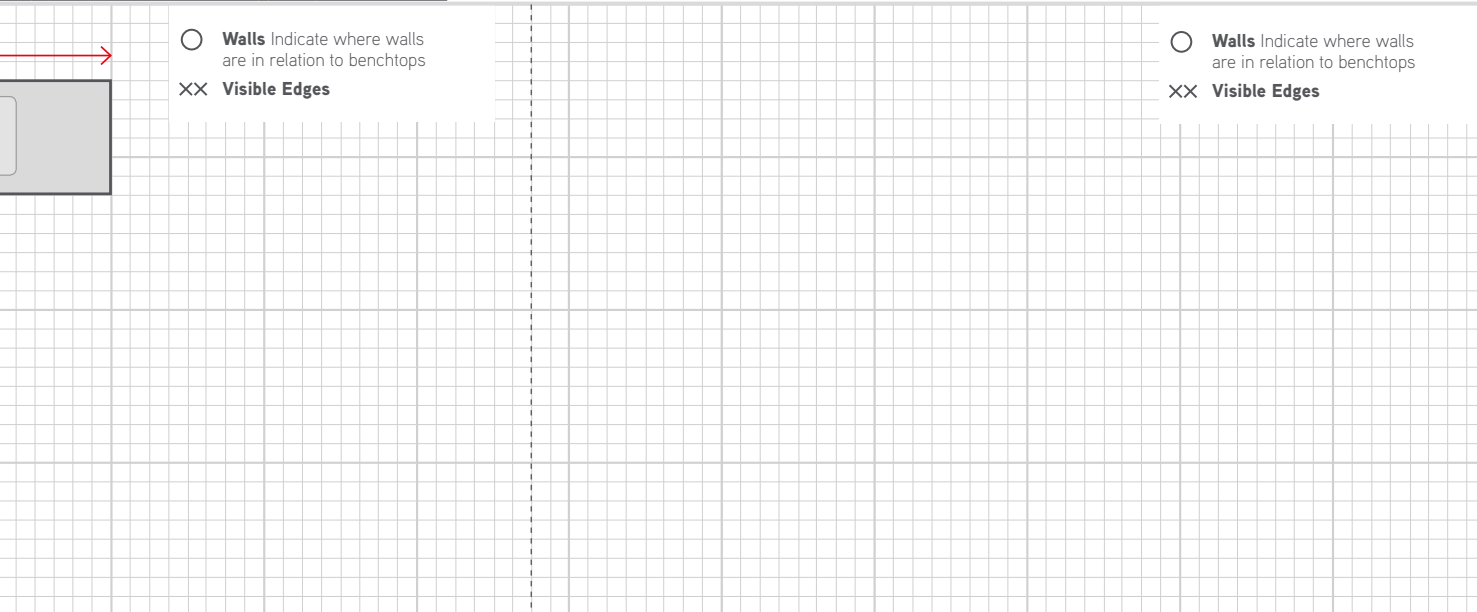

Under mount sink cutout

Drain grooves

Polishing of underside of benchtop

Additional cutouts

Tap holes

GPO cutouts

Installation for additional rooms (ie. bathroom, laundry)

| Unit | Price |
|--------------------|-------|
| Per bowl | \$ |
| Set of 5 | \$ |
| Per m ² | \$ |
| Each | \$ |
| Each | \$ |
| Each | \$ |
| Per room | \$ |

TOTAL PRICE (incl. GST)

- Walls Indicate where walls are in relation to benchtops
- XX Visible Edges

- Walls Indicate where walls are in relation to benchtops
- XX Visible Edges

Creating your ultimate kitchen space.