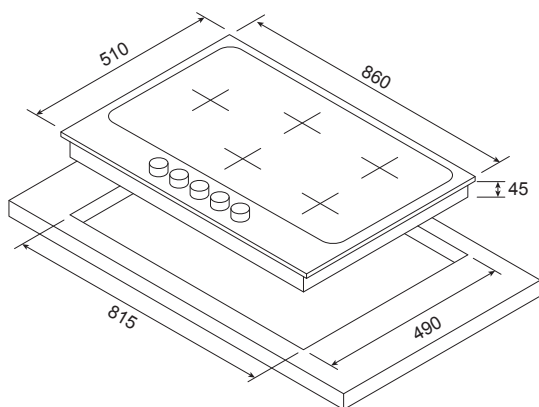

# Gas Cooktop 90cm

Model: GCTK9011

- Traditional styling
- Gas on black glass construction
- 90cm built in gas cooktop
- 5 burners including a 3.6 kW triple crown wok burner
- New E.E.B. Energy Efficient Burners for rapid heat at less cost
- Flame Safe protection
- Cast iron pan supports
- Under knob electronic, one touch auto ignition
- Easy access servicing due to service access from below
- Control knobs front mounted