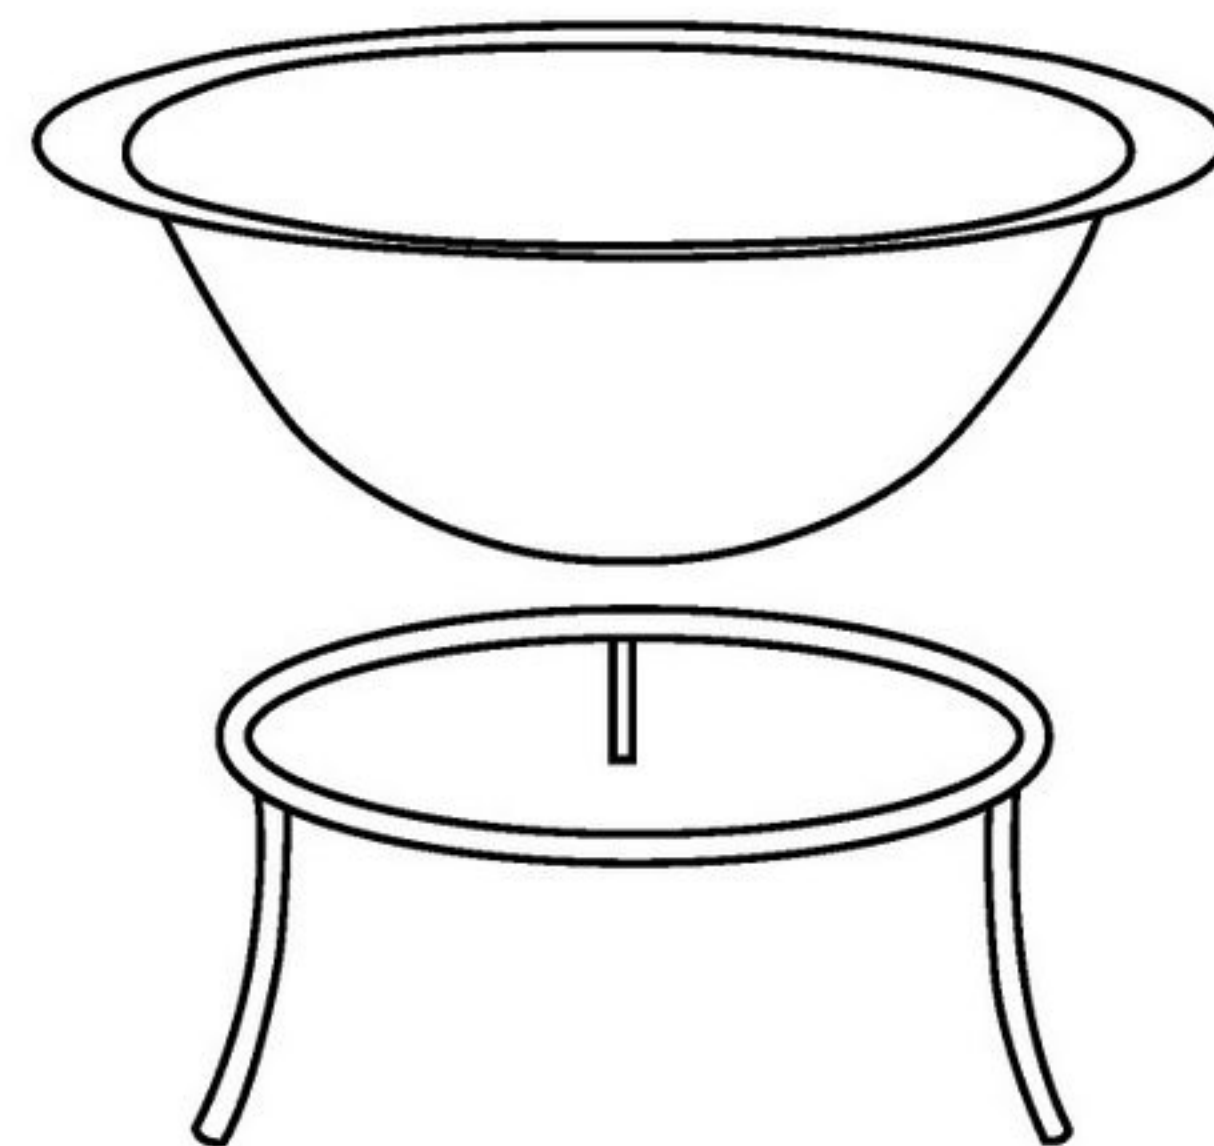

Position frame in required location and sit bowl in frame ready for use