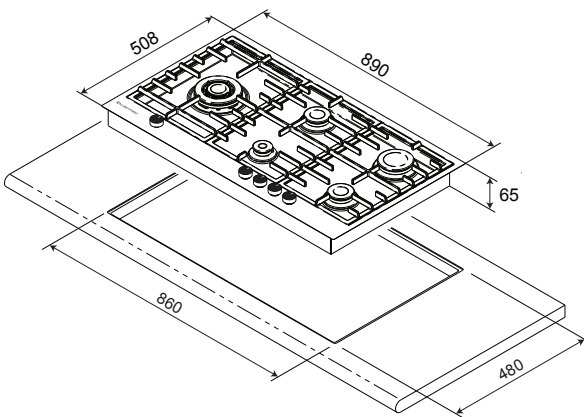

QUALITY ASSURED

To obtain full installation instructions for this appliance go to kleenmaid.com.au and click on User Care Manuals, top right.

Fineline :0103475

J12049_01

Level 2, 204 Botany Road, Alexandria NSW, 2015
P: 02 9310 1207 • E: support@kleenmaid.com.au
www.kleenmaid.com.au

kleenmaid
The best you can own