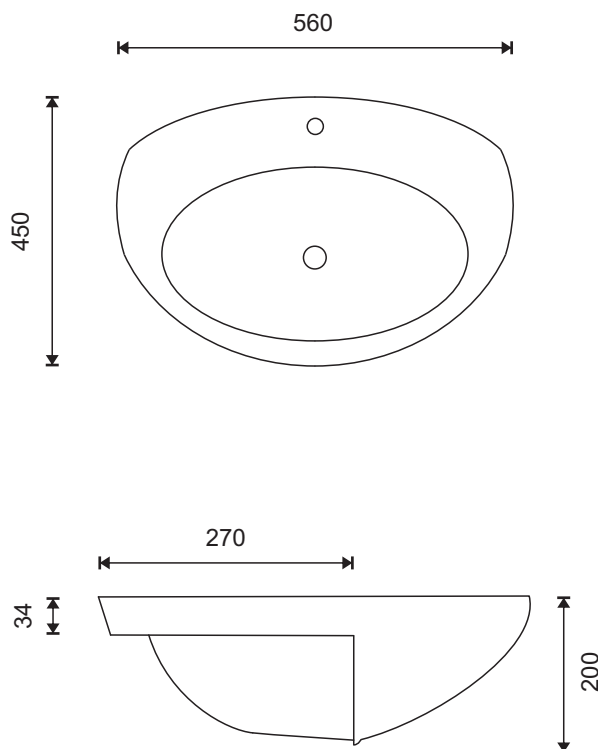

## OVALE 560 SEMI-RECESSED BASIN

### Description :

Semi-recessed ceramic basin with overflow.

**Model No:** MY3052

**Colour:** White

**Tap Holes:** 1

**Waste Outlet:** 32mm

**Overflow:** Internal with polished chrome dress ring

**Options:** Brass / Chrome Popup 32mm Plug & Waste

**Weight:** 11.5kg

**Warranty:** Refer to Website

Catalogue & technical specifications available at [www.azzurra.com.au](http://www.azzurra.com.au)

Products may vary +/-5mm from those dimensions shown in the illustration