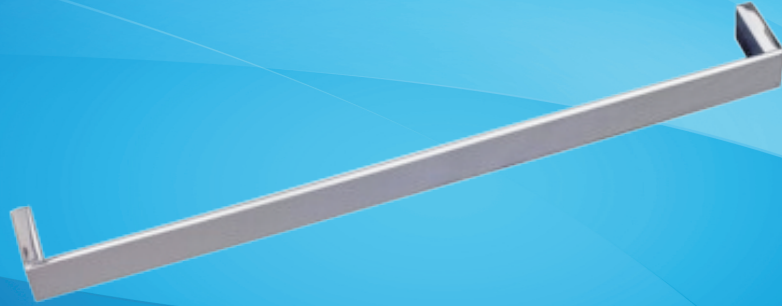

64 SERIES SINGLE TOWEL RAIL 600mm

Model No: 6421.84

Finish: Polished Chrome on Brass

Wall Fixing: 2 Point - dual fix

Weight: 1.7Kg

Warranty: Refer to Website

Catalogue & technical specifications available
at www.azzurra.com.au