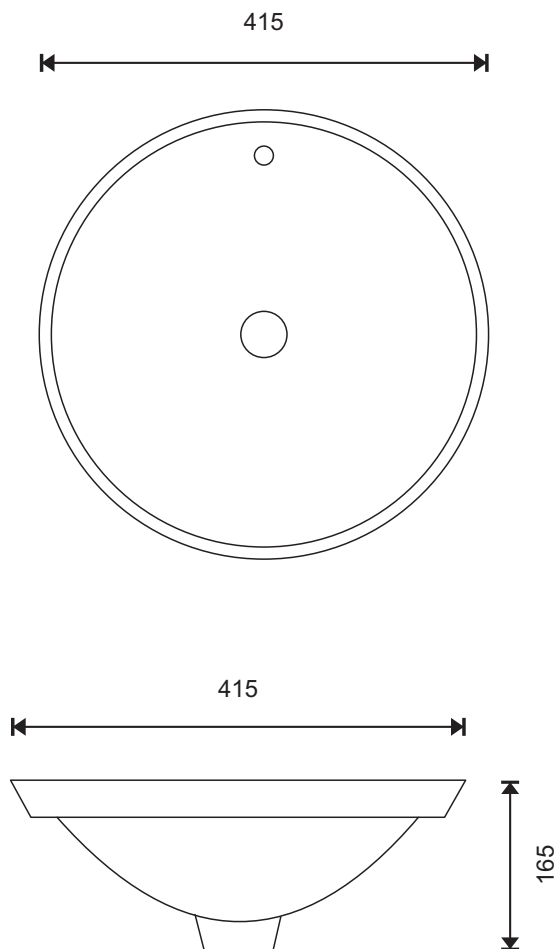

CIRQUE 400 UNDER COUNTER BASIN

Description :

Under Counter ceramic basin with overflow.

Model No: OK-0312

Colour: White

Tap Holes: N/A

Waste Outlet: 32mm

Overflow: Internal with polished chrome dress ring

Options: BS02 fixing brackets
Brass / Chrome Popup 32mm
Plug & Waste

Weight: 7kg

Warranty: Refer to Website

Catalogue & technical specifications available at www.azzurra.com.au

Products may vary +/-5mm from those dimensions shown in the illustration