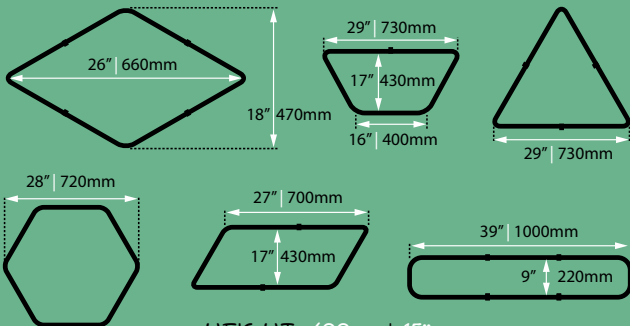

Configurations

HEIGHT: 400mm | 15"

REQUIRED SOIL QUANTITY

0.09m³ = 90 litres = 4 x 25 litre bags