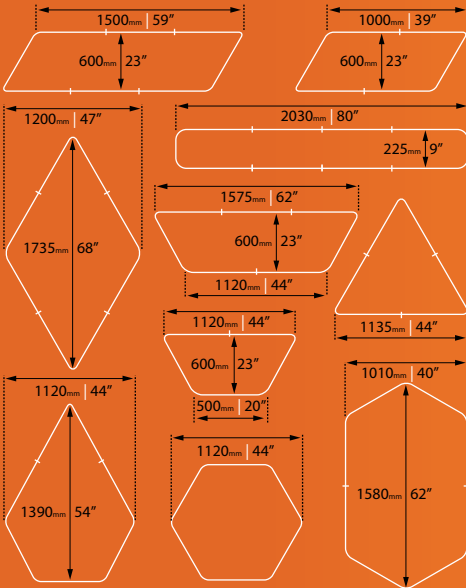

10 in 1 Configurations

HEIGHT: 400mm | 15"

Colour

REQUIRED SOIL QUANTITY: 0.30m³