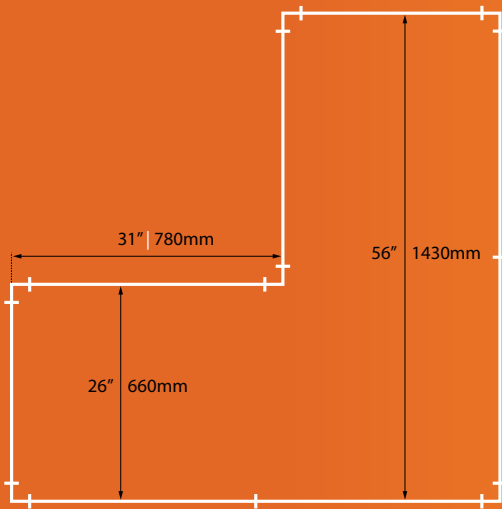

Configuration

HEIGHT: 400mm | 15"

Colour

Paperbark

REQUIRED SOIL QUANTITY: 0.5m³