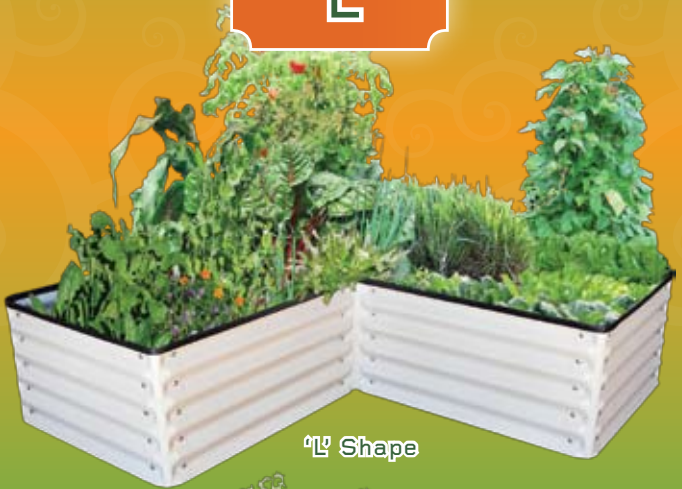

## Colour

Paperbark

**REQUIRED SOIL QUANTITY: 0.30m<sup>3</sup>**

**SHAPES**  
RANGE  
RAISED GARDEN BED

**L Shape**

**U Shape**