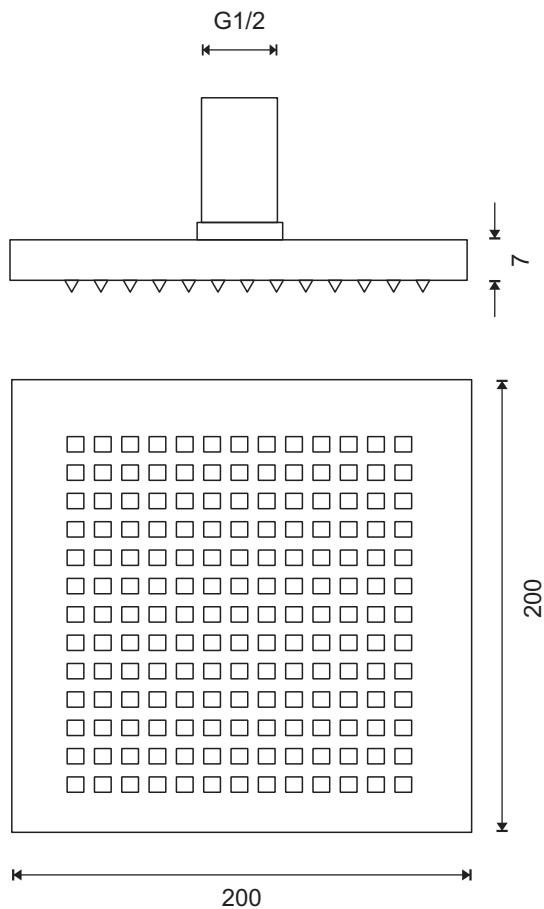

BELLA OVERHEAD RAIN SHOWER

Description :

Swivel rain shower head with self cleaning nozzle design.

Model No: OK083

WELS: 3 Star / 7.5 lpm

Arm Options: See Shower Heads first and second page

Finish: Polished Chrome