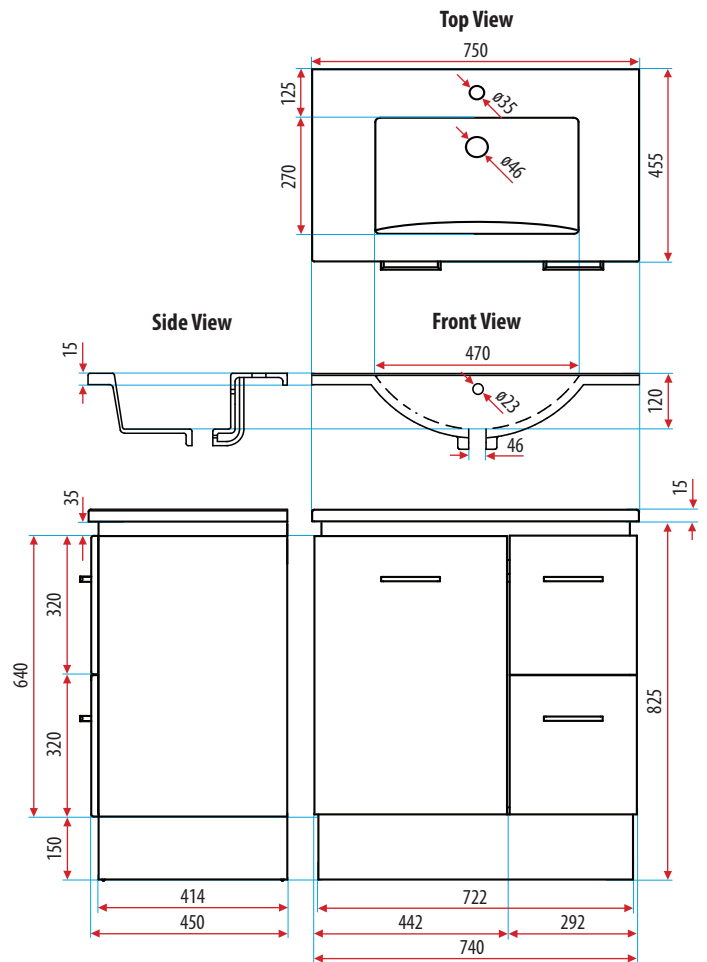

Product codes:

- 75321 Virtue™ 750mm Slim Square Top Vanity with Solid Doors & RH Drawers
- 75351 Virtue™ 750mm Slim Square Top Vanity with Solid Doors & LH Drawers
- 75325 Virtue™ 750mm Slim Square Top Vanity with Glass Doors & RH Drawers
- 75355 Virtue™ 750mm Slim Square Top Vanity with Glass Doors & LH Drawers