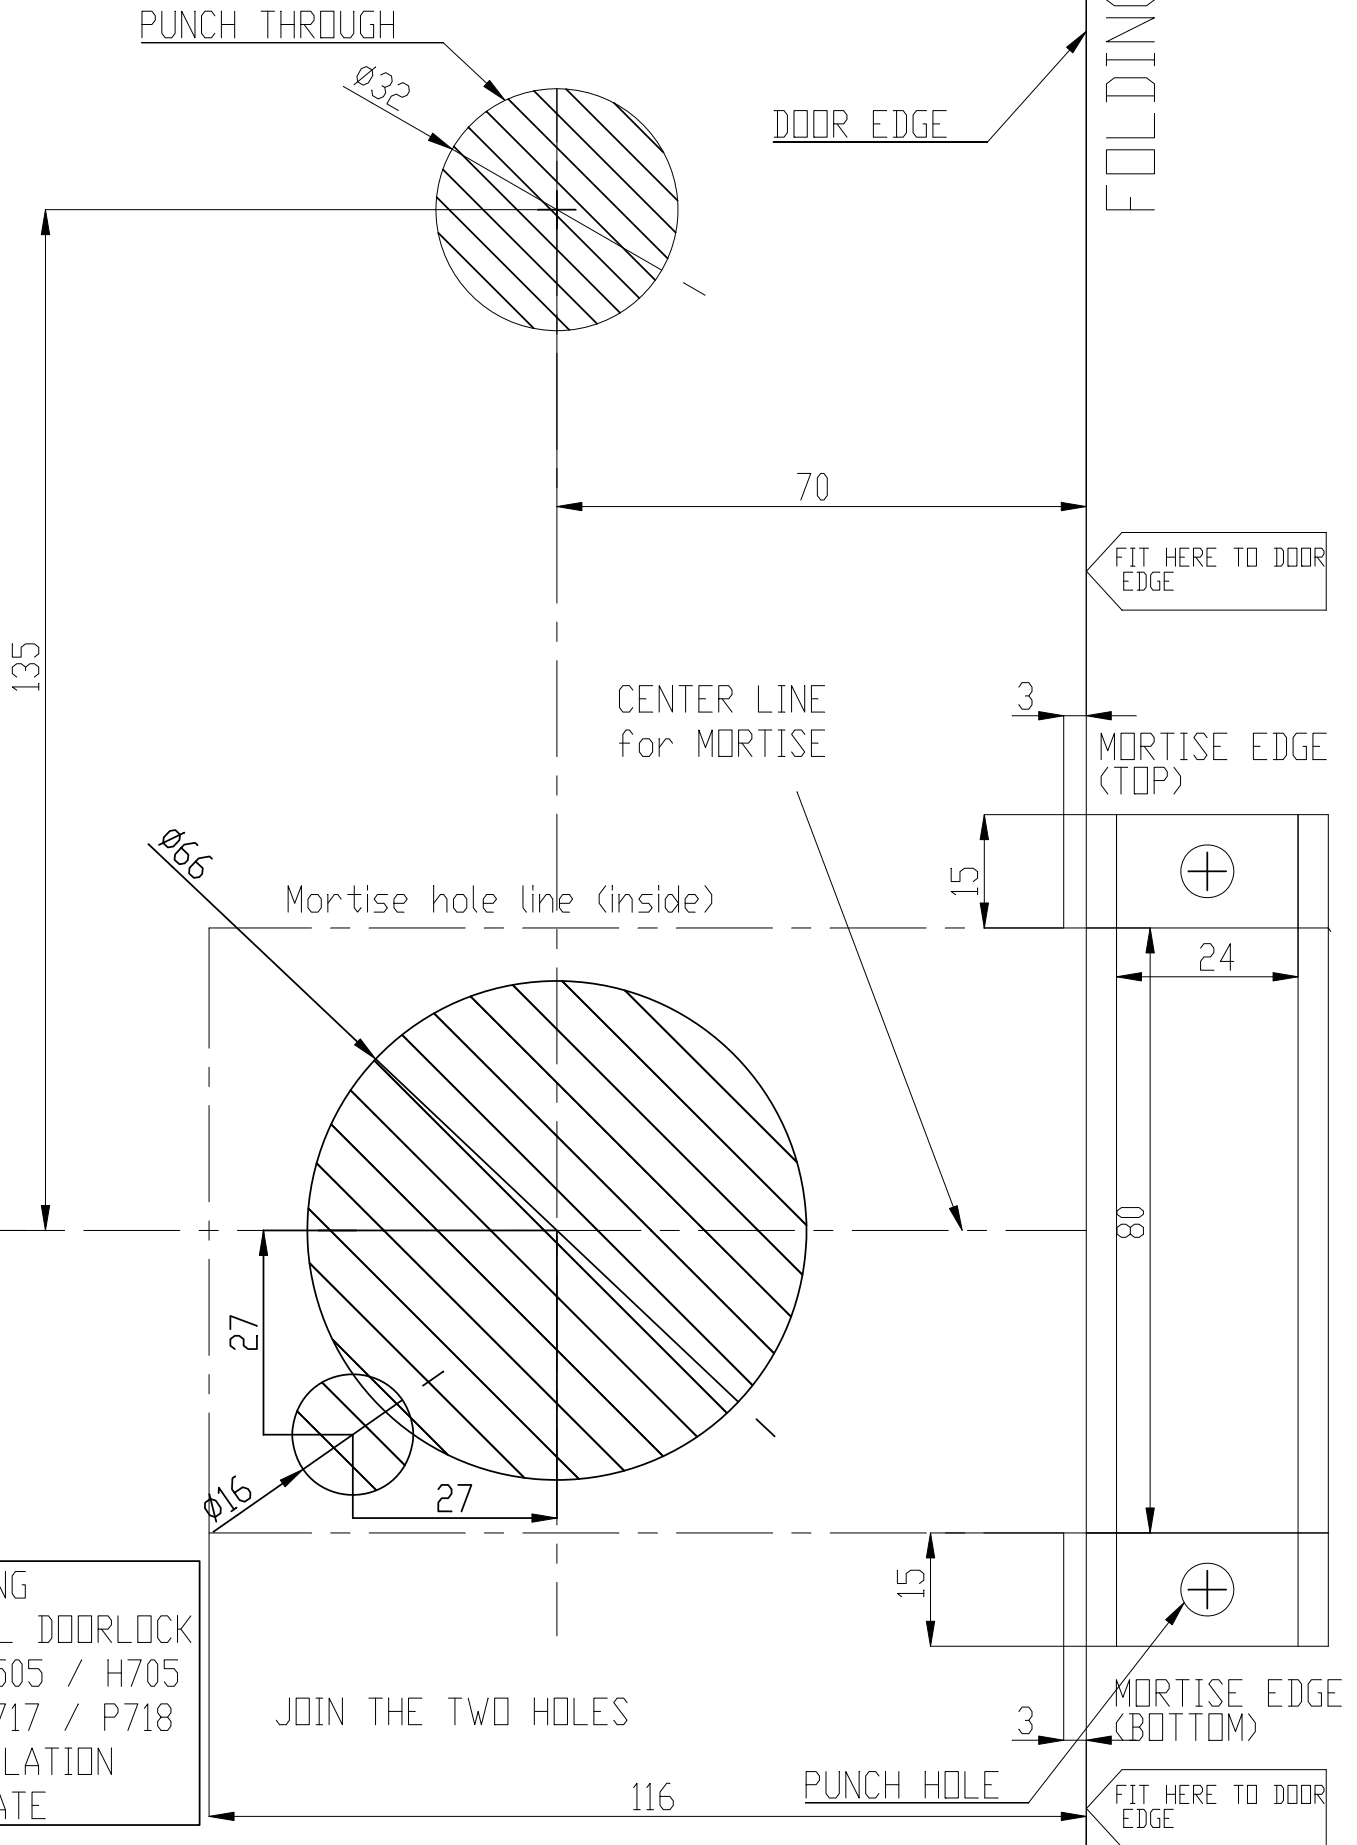

DRILLING TEMPLATE SHEET: LEFT HANDED

IMPORTANT NOTE:
MAKE SURE YOU FOLLOW
THE STEP BY STEP
INSTRUCTION CAREFULLY

INSTALLATION TEMPLATE FOR SAMSUNG SMART DOORLOCK
SUITS 35MM TO 55MM DOOR THICKNESSES (EXT. TO 80MM AVAILABLE)

SAMSUNG
DIGITAL DOORLOCK
SHS-H505 / H705
SHS-P717 / P718
INSTALLATION
TEMPLATE

DRILLING TEMPLATE SHEET: RIGHT HANDED

IMPORTANT NOTE:
MAKE SURE YOU FOLLOW
THE STEP BY STEP
INSTRUCTION CAREFULLY

FOLDING LINE

DOOR EDGE

PUNCH THROUGH

$\phi 32$

FIT HERE TO DOOR
EDGE

70

135

MORTISE EDGE
(TOP)

3

MORTISE EDGE
(BOTTOM)

3

PUNCH HOLE

116

JOIN THE TWO HOLES

INSTALLATION TEMPLATE FOR SAMSUNG SMART DOORLOCK
SUITS 35MM TO 55MM DOOR THICKNESSES (EXT. TO 80MM AVAILABLE)

SAMSUNG DOORLOCK
SHS-H505/705/P717/P718
INSTALLATION TEMPLATE