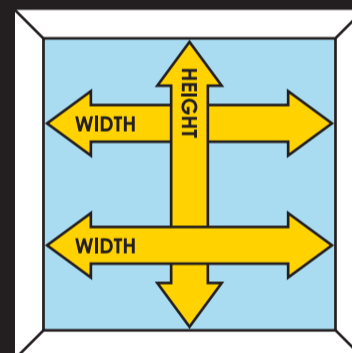

HOW TO MEASURE

FACE MOUNT

External measurements are required, including the architrave.

RECESS MOUNT

Measure the frame opening by taking internal measurements.

SIZES AVAILABLE

- 60cm Width x 240cm Drop
- 90cm Width x 240cm Drop
- 120cm Width x 240cm Drop
- 150cm Width x 240cm Drop
- 180cm Width x 240cm Drop
- 210cm Width x 240cm Drop
- 240cm Width x 240cm Drop
- 270cm Width x 240cm Drop