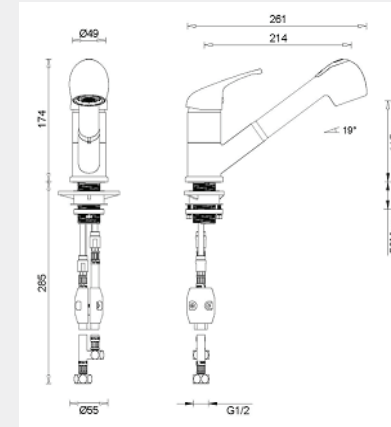

LIVY - S

BLANCO

Model Code
LIVY - S (Chrome)

Description
Single lever mixer tap with pull out spray arm

Warranty
10 year warranty

Features

Benefits

Elegant Chrome Tap	Elegant chrome finish that greatly impresses and which will suit all types of kitchen sinks, products and worktops. It is a durable design that is easily cleaned and maintenance free.
DR Brass Body	Provides a good feeling everyday about the hygiene and health protection for the whole family, whilst using certified quality materials.
120° Swivel Spout	Allows better access to the sink for washing large items.
Pull Out Spray Arm With Dual Spray Function	Offers variable spray options for diverse cleaning results whilst aiding in washing your largest pots and baking trays with ease.
High Clearance Outlet	Giving greater ability to clean larger items in confined space.
Ceramic Disk Cartridge	Durable and long lasting ceramic disk technology.
3 Filter Removable Aerator	<ul style="list-style-type: none"> Controls water flow Reduces splashing effect and easy to clean

Material:	Chrome
Recommended Pressure:	300 kPa
Min Pressure:	150 kPa
Max Pressure:	1000 kPa
Dimensions:	Suitable for main or balanced water pressure 214 mm Spout length 115 mm Spout height 174 mm Tap height
Mounting Hole;	Ø35 mm Tap hole required
Standard Inclusions:	Australian standard flexible hose and fittings Stabilising plate to increase stability of the tap when fitted in stainless steel sinks
Warranty:	10 years

Note: Measurements are within 2 - 3mm of factory tolerance. It is advisable to check dimensions of physical product when measuring for installations and before doing any cut outs.

*Due to continual product development the information provided is not final and may be subject to change.