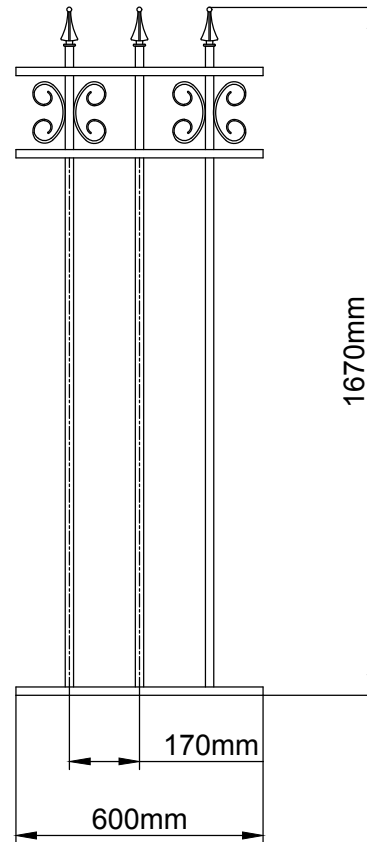

**SPECIFICATION:**

- HORIZONTAL FRAME : 40mm x 20mm RECTANGULAR TUBE
- VERTICAL PICKETS : 20mm x 20mm SQUARE TUBE
- DECORATION : 18mm x 5mm FLAT BAR

**FINISH SPECIFICATION:**

- FULLY HOT DIP GALVANIZED ASTM A123/A 123M-08 (80→120  $\mu$ m THK)
- POWDER COATING : BLACK / SMOOTH / MATTE 25+-5/RAL 9005 (60→80  $\mu$ m THK)

**ACCESSORIES SUPPLIES WITH SET:**

- FENCE BRACKET #1: 40 x 20 x 6 SET
- SPEAR HEAD x 1 SET

**ACCESSORIES ORDER SEPARATELY IF REQUIRED:**

- FENCE POST SET PCE : BALL TOP - 60 x 60 x 2300mm Long x 2

MASTERWORKS  
G A T E S

***Masterworks Gates***

[www.masterworksgates.com.au](http://www.masterworksgates.com.au)

Title : Fence Infill Panel SET : Kensington 600mm Gap Width x1670mm High