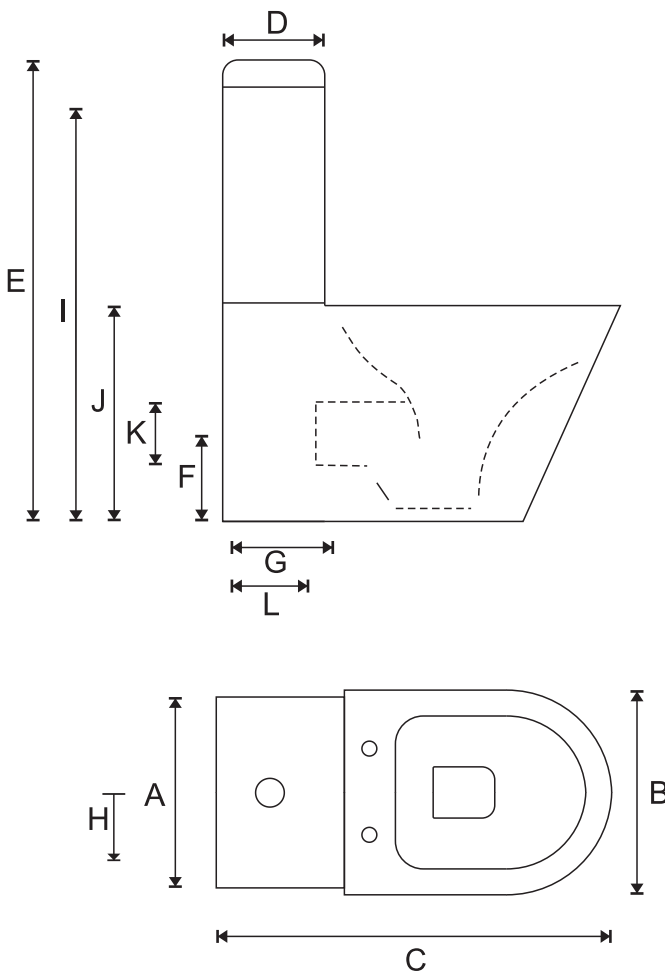

AZZURRA

CAL WALL FACED VC SUITE

TECHNICAL SPECIFICATIONS

Description :

Full vitreous china wall faced WC Suite with boxed rim pan and heavy duty soft close seat, including variable set out connector and pan fixing bracket.

Model No: OK-0150

Colour: White

WELS: 4 Star Dual Flush 4.5/3L

Seat: Duraplas Quick Release
Soft close with top fix S/S hinges

Valves: Geberit Quick Fill Inlet Valve
LAB - Dual Flush Outlet Valve

Connection: Cistern Back Inlet
Pan Outlet variable
Universal S & P Trap

Weight:

Pan	-	40kg
Cistern	-	19kg
Seat	-	3kg
Connector	-	2kg

Warranty: Refer to Website

Catalogue & technical specifications available at www.azzurra.com.au

All measurements in mm												
A	B	C	D	E	F	G	H	I	J	K	L	L*
Cistern (Width)	Pan (Width)	Suite (Length)	Cistern (Depth)	Unit (Height)	Pan Outlet Centre	Wall To Spigot	Water Inlet from cistern centre	Water Inlet (Height)	Pan (Height)	Pan Outlet Dia	Outlet Set out Range	Alternative Outlet Set out Range
365	360	700	185	850	185	210	127	790	390	105	65-180	180-270