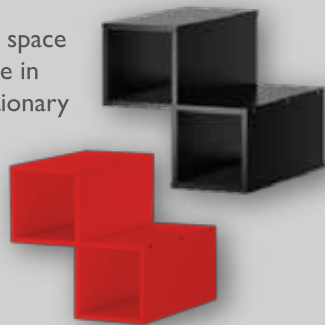

MELAMINE CUBE

- Size: 360mm x 360mm x 392mm
- Available in a black or white finish

FABRIC CUBE

- Size: 330mm x 330mm x 370mm
- Available in coffee, pink, purple, red and many more colours (for storage of magazines, toys, paper work & other)

RATTAN CUBE

- Ideal to toss the toys in!
- Size: 320mm x 320mm x 350mm
- Available in a beige and light grey colour

DIVIDER

Divide and conquer your storage space with the divine Dividers - available in black and red (ideal for wine, stationary supplies, cds and much more).

DOORS

Doors, available in a red or black finish will also help contain the clutter - simply insert within any of the Clever Cube Storage Systems, and shut the door!

DRAWERS

Or use a single and double drawer (available in a red or black finish) to complete the look.

4X4 CLEVER CUBE STORAGE SYSTEM

- Size: 1460mm Wide x 390mm Deep x 1460mm High
- 4x4 Clever Cube Storage System unit can even be used as a room divider
- Available in white
- Holds up to 5kg per shelf

Clever Cube Storage System and Accessories range is ideal for the home, office and just about anywhere where you need a stylish storage solution!