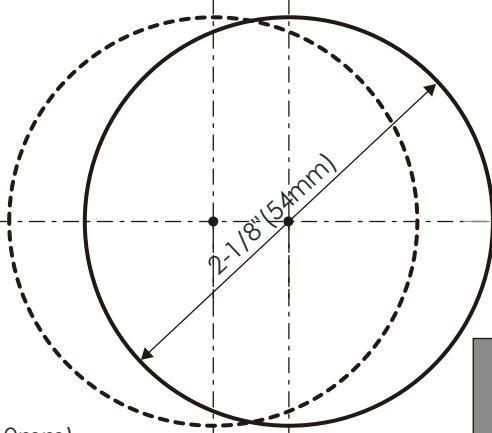

Door edge

Adjust according to the door thickness  
1-3/8"~2" (35mm~50mm)