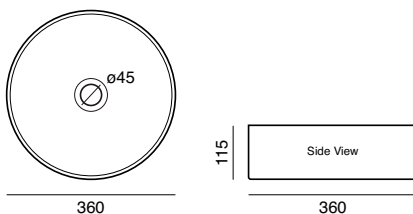

SET-OUT FOR LICENSED PLUMBER:

Gloss White
LAVABO123W
I/N 0147642

Matte Black
LAVABO123MB
I/N 0147643

Matte Black/Gloss White
LAVABO123MBW
I/N 0147644

Matte Pale Pink
LAVABO123MP
I/N 0247079

Matte Light Grey
LAVABO123MG
I/N 0247082

Matte Grey/ Gloss White
LAVABO123MGW
I/N 0247081

Warranty

This product is covered by a three (3) year replacement product warranty. Products which are within 3 years from the date of purchase, found upon inspection by an authorised representative to be defective will be repaired or exchanged with an equivalent product free of charge. Replaced items become CIBO Design's property. All replacement products will be available for collection without charge to the customer at the nearest Bunnings store to the customer's location, or elsewhere as agreed with the customer.

Warranty for Labour and Spare Parts – One (1) Year

The labour for the replacement of products and spare parts to which this warranty applies will be supplied by CIBO Design if the warranty claim is made within one (1) year from the date of purchase.

Spare parts which are within one (1) year from the date of purchase and found upon inspection by an authorised CIBO Design representative to be defective in construction, material or assembly, will be replaced free of charge. Products found to be faulty more than one (1) year from the date of purchase will be replaced free of charge by CIBO Design. After one (1) year from date of purchase, labour and spare parts costs are the responsibility of the customer.

Warranty Conditions

This warranty will apply only under all of the following conditions:

- The item has been installed by a licensed plumber;
- This item has been installed for and subjected to domestic residential use only;
- Failure is due to the manufacture of the product;
- Proof of purchase (including date

of purchase) is provided;

- The installation of the product is in accordance with the instructions provided. This warranty does not include faults caused by:
  - Unsuitable or improper use;
  - Incorrect installation or installation not in accordance with the instructions provided;
  - Installation or part installation by the purchaser or any person other than a Licensed Plumber;
  - Normal wear and tear including water* and natural causes such as sunlight, humidity and other environmental conditions or factors;
  - Inadequate or complete lack of maintenance;
  - Chemical, electrochemical or electrical influences;
  - Harsh detergents or abrasive cleaners used on product finishes

*Important note: CIBO Design vanity cabinets are manufactured from Moisture Resistant (MR) materials but are not waterproof. Care must be

taken to dry spillages or leakage of water that may gain access to cabinetry. Accurate sealing of the vanity cabinet and kickboard (where applicable) is vital for proper maintenance of the product and ensuring longevity.