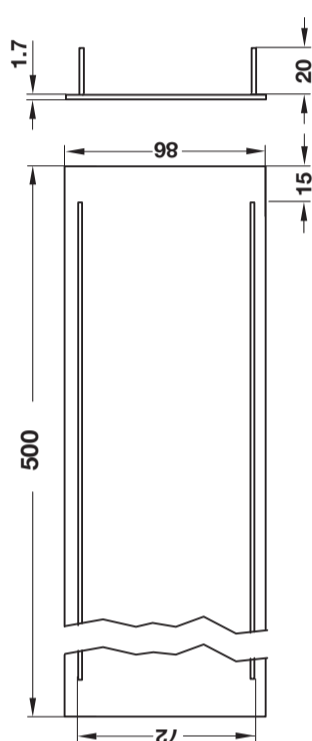

1 PCE

HÄFELE

VENT GRILL 500MM

500mm x 86mm

- ▲ Material: Aluminium
- ▲ Finish: Silver coloured anodised
- ▲ Version: Long edges bevelled
- ▲ Mounting: Recess mounted, screwed in place

MADE IN GERMANY