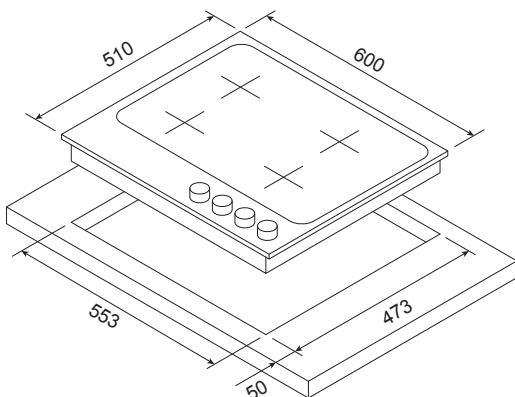

To obtain full installation instructions for this appliance go to kleenmaid.com.au and click on User Care Manuals, top right.

Fineline :0103472

J12049_01

Level 2, 204 Botany Road, Alexandria NSW, 2015
P: 02 9310 1207 • E: support@kleenmaid.com.au
www.kleenmaid.com.au

KLEENMAID
The best you can own