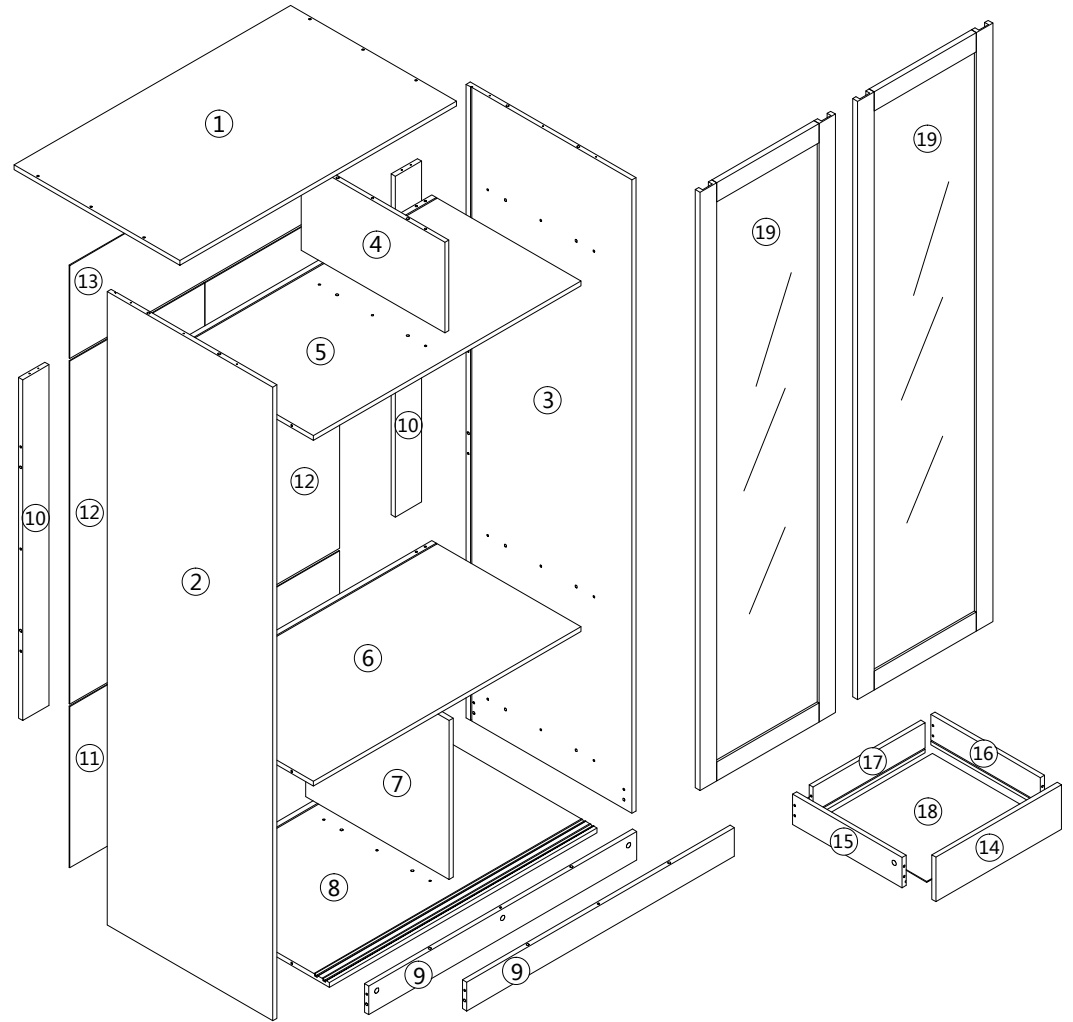

# **2 Door Sliding Mirror Wardrobe**

																	
	Ø15x12mm	4x40mm	8x30mm	3x12mm				3.5x12mm									
A	42PCS	B	42PCS	C	34PCS	D	42PCS	E	40PCS	F	2PCS	G	8PCS	H	1PC	I	32PCS
																	
J	3SETS	K	3SETS	L	4PCS	M	4PCS	N	1PC	O	2PCS	P	2PCS				