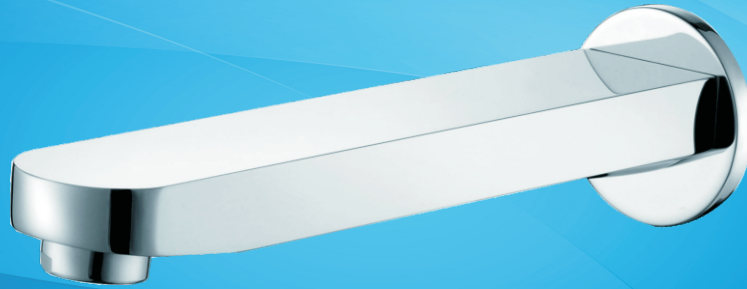

## LEGANT BATH OUTLET

### Description :

Bath outlet. 1/2 inch female thread.

**Model No:** 993104C

**Finish:** Polished Chrome

**Weight:** 0.9kg

**Warranty:** Refer to Website

Catalogue & technical specifications available at [www.azzurra.com.au](http://www.azzurra.com.au)