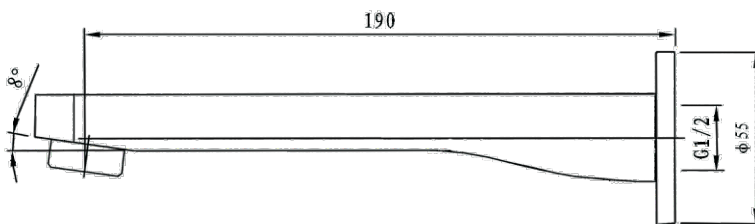

### Description :

Bath outlet. 1/2 inch female thread.

**Model No:** 993104C

**Finish:** Polished Chrome

**Weight:** 0.9kg

**Warranty:** Refer to Website

Catalogue & technical specifications available at [www.azzurra.com.au](http://www.azzurra.com.au)