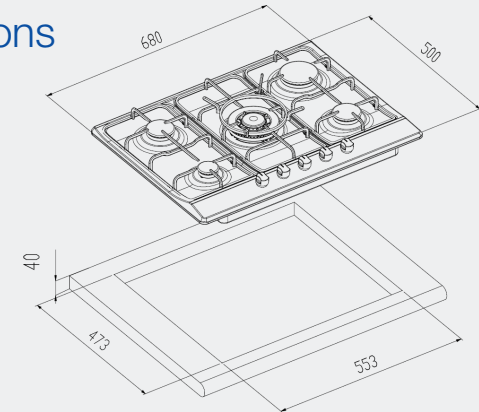

Specifications

Dimensions:	680W x 500D x 40H mm
Cut-out size:	553W x 473D mm
Burner Types:	Sabaf burners
Power Cord:	240V 10Amp for auto ignition
Power Cord Length:	1.8 meters
Suitable for Natural Gas & Propane	
Pressure (kPa):	Natural Gas: 1.00kPa Propane: 2.75kPa
Gas Entry Point:	Rear right hand side