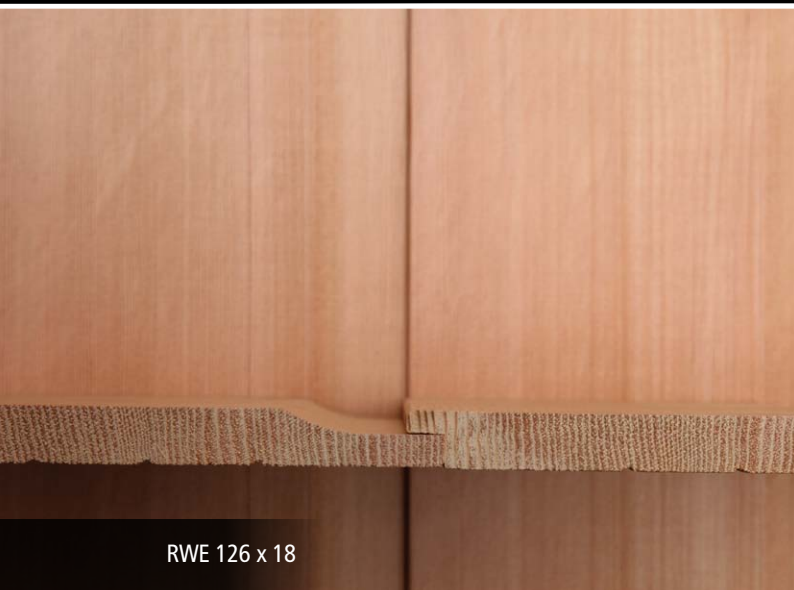

RWE 176 x 18

RWE 126 x 18

RWE 126 x 18