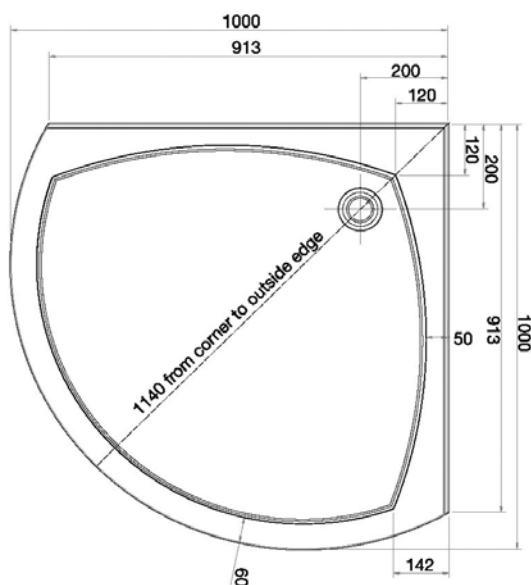

(C) To suit 1500 x 900mm Base
Front width adjusts: 1450 - 1470mm
Return width adjusts: 850 - 870mm
Screen height: 2000mm
I/N: 4890584

Sizes, Prices and Stock availability of products subject to change without notice. Safety glass featured in this showerscreen complies with the Australian Glazing Standards AS1288 & AS2208.

Available size:

1000mm x 1000mm Base

Screen height: 2000mm

Base entry height 70mm

Base overall height including lip 90mm

Wall Liner over-hangs the shower base to provide tolerance to account for variable depth of check in of shower base, but can be cut down by installer if preferred.

Actual size of Wall Liner is 975mm x 975mm x 2000mm

I/N: 4890215

Adhesive for wall liner not included, purchase separately.

Sizes, Prices and Stock availability of products subject to change without notice.
Safety glass featured in this showerscreen complies with the Australian Glazing Standards AS1288 & AS2208.

Front & Return

Available size:

M6 790 (To suit 820 x 820mm Base)
 Front width adjusts: 730 - 790mm
 Return width adjusts: 760 - 780mm
 White I/N: 4890305 Silver I/N: 4890306

M6 890 (To suit 900 x 900mm Base)
 Front width adjusts: 830 - 890mm
 Return width adjusts: 860 - 880mm
 White I/N: 5137359 Silver I/N: 5137367