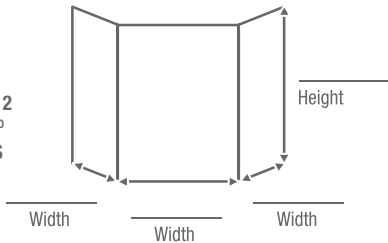

CUSTOM MADE SMART SHOWERSCREEN MEASUREMENT FORM

PLEASE MEASURE CAREFULLY - NO REFUND OR EXCHANGE ON INCORRECT ORDERS

M5 FRONT

M7 FRONT & 2 45° or 90° RETURNS

M65 FRONT & RIGHT HALF RETURN

M65 FRONT & LEFT HALF RETURN