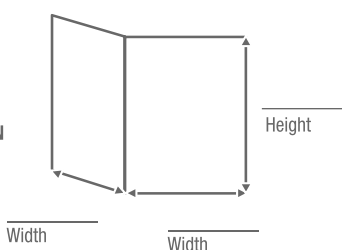

M6 FRONT & LEFT FULL RETURN

PLEASE MEASURE CAREFULLY - NO REFUND OR EXCHANGE ON INCORRECT ORDERS

Standard sizes don't suit? We can custom make a screen to suit your size!

Please tick ☒ the configuration box (left) that suits your application

Insert your exact dimensions into the spaces provided. All measurements supplied are to be overall finished sizes.

Special orders are price on application (P.O.A.)

ALL MEASUREMENTS TO BE IN MM

Please Note - Measurements must be taken AFTER shower base / bath has been correctly installed or shower floor tiled & AFTER shower walls have been completely plastered & tiled.

If walls & base are not absolutely square, please mark on diagram which areas are out of level.