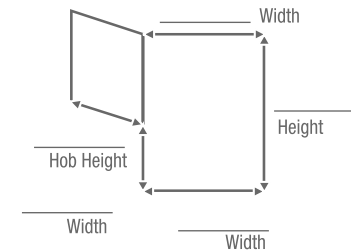

CUSTOM MADE SMART SHOWERSCREEN MEASUREMENT FORM

PLEASE MEASURE CAREFULLY - NO REFUND OR EXCHANGE ON INCORRECT ORDERS

M5 FRONT

M7 FRONT & 2 45° or 90° RETURNS

M65 FRONT & RIGHT HALF RETURN

M65 FRONT & LEFT HALF RETURN