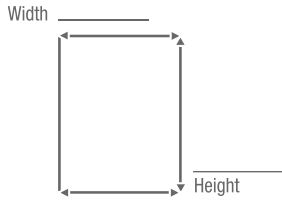

CUSTOM MADE SMART SHOWERSCREEN MEASUREMENT FORM

PLEASE MEASURE CAREFULLY - NO REFUND OR EXCHANGE ON INCORRECT ORDERS

M5 FRONT