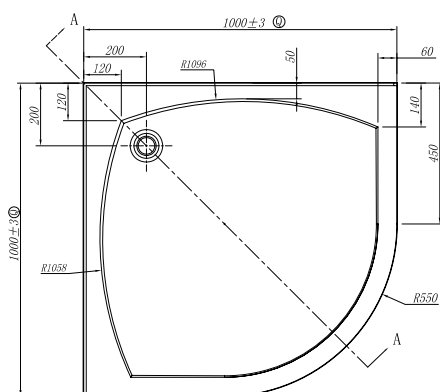

Please refer to adjustment sizes below.

Front Only

Available sizes:

(A) To suit 1200 x 900mm Base
Front width adjusts: 1150 - 1170mm
Screen height: 2000mm
I/N: 4890581

(B) To suit 1500 x 900mm Base
Front width adjusts: 1450 - 1470mm
Screen height: 2000mm
I/N: 4890582

Front Only

Front & Return

Available sizes:

(A) To suit 1200 x 900mm Base
Front width adjusts: 1150 - 1170mm
Return width adjusts: 850 - 870mm
Screen height: 2000mm
I/N: 4890313

(B) To suit 1500 x 900mm Base
Front width adjusts: 1450 - 1470mm
Return width adjusts: 850 - 870mm
Screen height: 2000mm
I/N: 4890580

Available size:
 1000mm x 1000mm Base
 Screen height 2000mm
 Base entry height 55mm
 Base overall height including lip 70mm
 I/N: 4890314

Available with either Left or Right Hand Opening door.

Right hand opening

Available sizes:

(A) To suit 900 x 900mm Base
 Front width adjusts: 850 - 870mm
 Return width adjusts: 850 - 870mm
 Screen height: 2000mm
 I/N: 4890310

(B) To suit 1000 x 1000mm Base
 Front width adjusts: 950 - 970mm
 Return width adjusts: 950 - 970mm
 Screen height: 2000mm
 I/N: 4890583