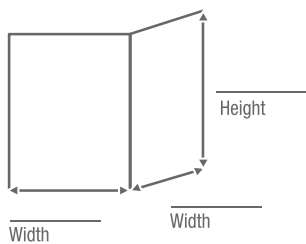

M6 FRONT & RIGHT FULL RETURN