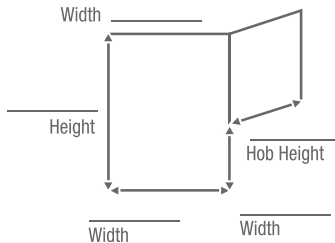

CUSTOM MADE SMART SHOWERSCREEN MEASUREMENT FORM

PLEASE MEASURE CAREFULLY - NO REFUND OR EXCHANGE ON INCORRECT ORDERS

M5 FRONT

M7 FRONT & 2 45° or 90° RETURNS

M65 FRONT & RIGHT HALF RETURN

M65 FRONT & LEFT HALF RETURN