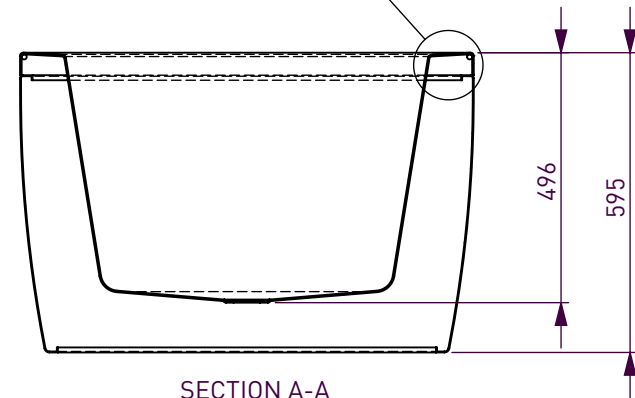

BATH VOLUME (APPROX)	
100mm Below Rim	278 Litres
200mm Below Rim	190 Litres

DETAIL A
SCALE 1 : 5

STEEL REINFORCING BAR

A

A

SECTION A-A