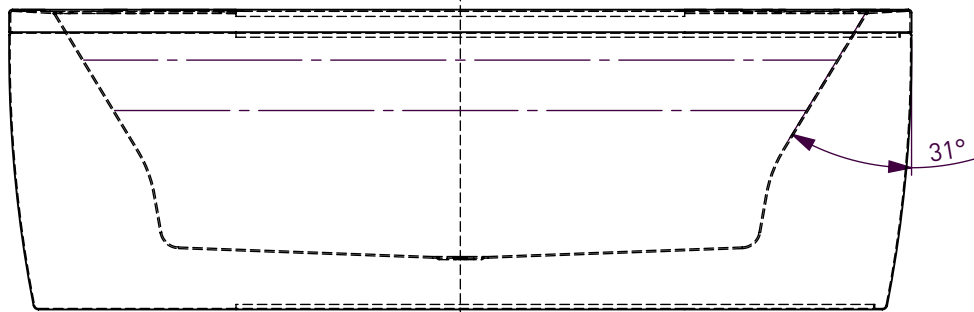

BATH VOLUME (APPROX)	
100mm Below Rim	278 Litres
200mm Below Rim	190 Litres

DETAIL A
SCALE 1 : 5

STEEL REINFORCING BAR

A

A

SECTION A-A