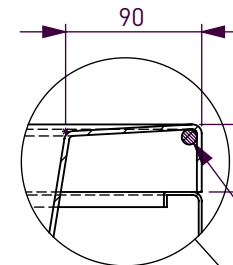

BATH VOLUME (APPROX)	
100mm Below Rim	278 Litres
200mm Below Rim	190 Litres

DETAIL A
SCALE 1 : 5

STEEL REINFORCING BAR

A

A

SECTION A-A