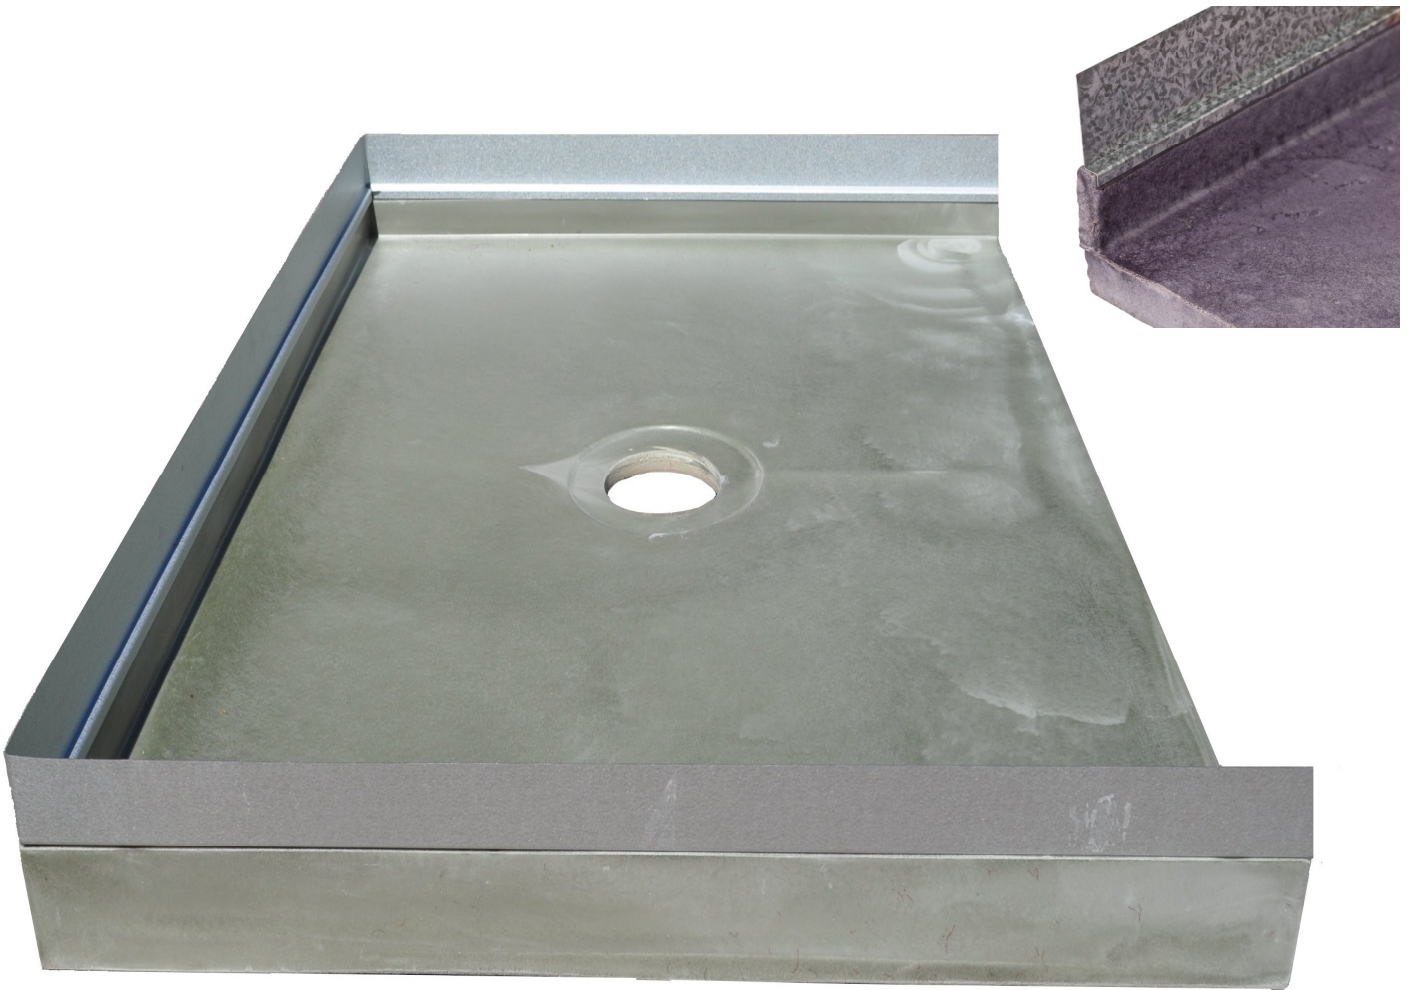

100% Leak Proof - Your Insurance

- ✓ 100% leak proof (unique 'lip/flashing' design)
- ✓ Extremely strong - Lightweight
- ✓ Maintenance free
- ✓ Easy to install - non check-in
- ✓ Simplified plumbing connection
- ✓ Manufactured with 3 or 4 lips (easily trimmed for multiple side level entry)
- ✓ Suitable for masonry, timber, cfc or steel frame
- ✓ Designed & manufactured in Australia by an Australian owned company
- ✓ AS3740-2010 compliant
- ✓ 7 year manufacturing warranty

Supplied with

- Pre-folded flashing (3 sides) to suit 6mm wall board
- Adjustable height waste 80 x 50mm outlet kit (includes grate)
- Vinyl waste available on request (at time of ordering)

Australian Made and Owned

Compatible installation products available at Bunnings

For adhering tray to substrate

- Sikaflex – 11FC
- Dunlop Builders Bond
- Selseys 3 in 1 Silicon Sealant

For sealing flashing

- Selseys 3 in 1 Silicon Sealant