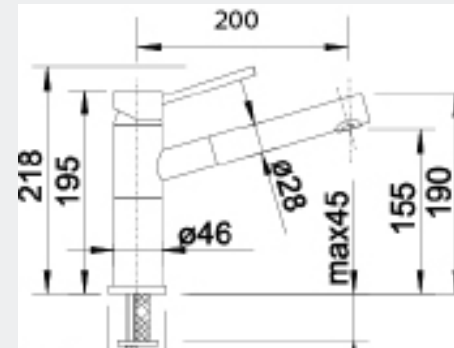

Features

Benefits

Engineered In Germany	Elegant mixture of chrome and SILGRANIT™ design greatly impresses and it will suit all types of kitchen sinks, products and worktops.
SILGRANIT™ and Chrome - Dual Finish Design	Colour version in perfect coordination with coloured SILGRANIT™ sinks and bowls.
128° Swivel Spout	Allows better access to the sink for washing large items.
Metal-sheathed Spray Hose	Pull out hand spray with metal sheathed hose ensures longevity of the tap.
High Clearance Outlet	Giving greater ability to clean larger items in confined space.

Material:	Available in anthracite and chrome, rock grey and chrome, white and chrome
Recommended Pressure:	300 kPa
Min Pressure:	150 kPa
Max Pressure:	1000 kPa
	Suitable for main or balanced water pressure
Spray Hose Length Total:	1500mm
Extension Hose Length:	450mm
Dimensions:	200 mm Spout length 155 mm Spout Height 218 mm Tap Height
Mounting Hole:	Ø35 mm tap hole required
Standard Inclusions:	Australian standard flexible hose and fittings
Inclusions:	Stabilising plate to increase stability of the tap when fitted in stainless steel sinks
Warranty:	10 years

Note: Measurements are within 2 - 3mm of factory tolerance. It is advisable to check dimensions of physical product when measuring for installations and before doing any cut outs.

*Due to continual product development the information provided is not final and may be subject to change.