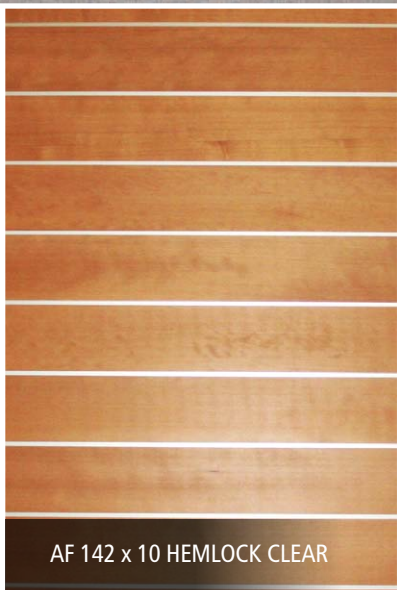

## Environmental Credentials

Timber Certification Available

Timber COC Certifications:  
 Certificate SGS-COC-006978  
 Certificate SGS-PEFC/COC-1292  
 Statement SGS-GEN/COC-0019

AF 142 x 10 CLEAR

AF 142 x 10 CLEAR

AF 142 x 10 HEMLOCK CLEAR

AF 142 x 10 CLEAR

Printed on environmentally responsible paper. FSC® Certified, with 55% recycled content.