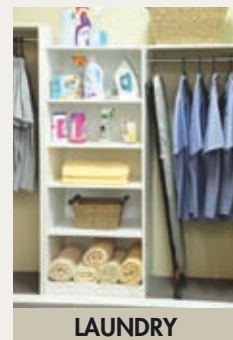

Sliding Wardrobe Door Order Form

Measured Finished Opening

Width:

Height:

Multistore storage units are suitable for other applications

Brochure No. 9930070

Multistore

Industries (Aust) Pty Ltd

9 Nevilles Street, Underwood, Qld 4119 Ph: (07) 3208 6799