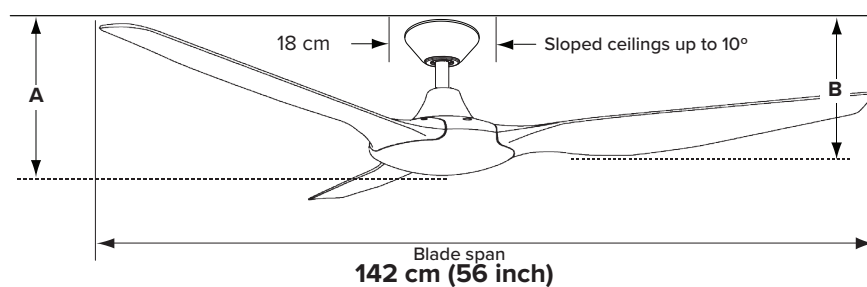

A: 32 cm

CEILING TO BOTTOM OF MOTOR

B: 29 cm

CEILING TO BOTTOM OF BLADES