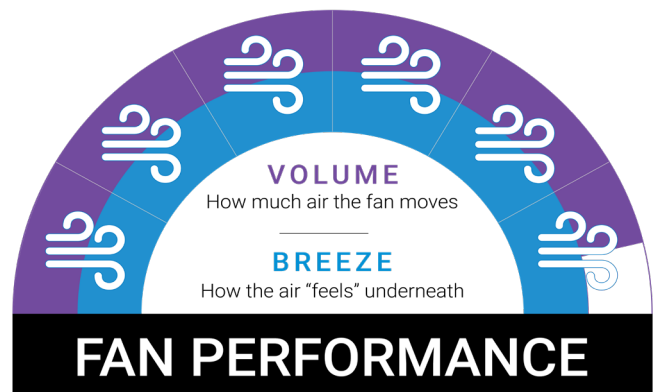

Delta DC

Powerful and efficient DC ceiling fan crafted from all-weather polymer

56 INCH
142 CM

40 WATTS
ON HIGH

225 RPMs
ON HIGH

MODERN AND SLEEK DESIGN

Ultra slim and ultra sleek modern design crafted from all-weather polymer for a long-lasting and weather-resistant cooling solution.

HIGH PERFORMANCE COOLING

Carefully engineered with a high performance motor and aerodynamic polymer blades, the Delta provides exceptional airflow and cooling.

ALL-WEATHER POLYMER DESIGN

Both the motor cover and blades have been carefully crafted from polymer (a high-grade plastic) to better resist the elements, while the blades are easy to clean as well as being safer and quieter than metal blades.

DC MOTOR TECHNOLOGY

The high performance DC motor takes energy efficiency to the extreme, using only 40W on high and as little as 6W on low so you stay cool for less.

INDOOR & OUTDOOR COOLING

The all-weather polymer construction of the Delta DC ceiling fan makes it ideal for both indoor and outdoor cooling. So you can maintain your decor style from your living room through to your alfresco dining area.