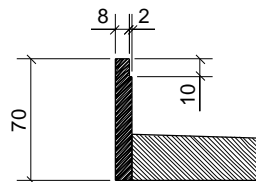

Flashing Rebate Detail

Proprietary and Confidential

The Information contained in this drawing is the sole property of Showerline. Any reproduction in part or as a whole without written permission of Showerline is prohibited.

**SHOWERLINE TILE-OVER TRAY
1000 X 1000 Rear Outlet**

Product Code. 121.99.01.10

Unless otherwise specified.
Dimensions are in millimeters
Tolerance 3mm

Revision Date

17-11-14