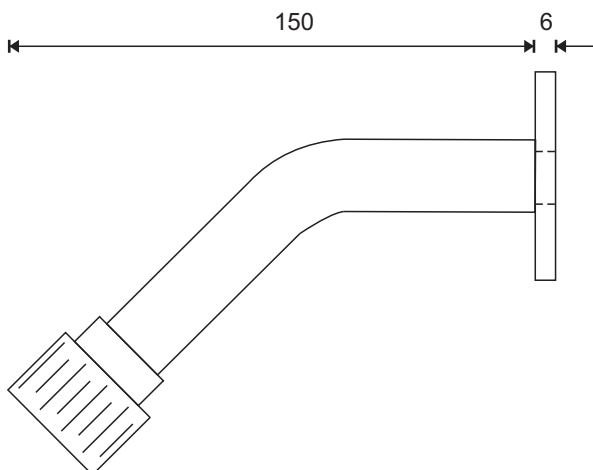

AZZURRA

BATHROOM FURNITURE

OVERHEAD UNIVERSAL SHOWER

Description :

Swivel shower head (5 functions) with self cleaning nozzle design and fixed wall arm

Model No: 982203C-1

WELS: 3 Star / 8 lpm

Finish: Polished Chrome

Weight: 0.6kg (Head Only)

Warranty: Refer to Website

Catalogue & technical specifications available at www.azzurra.com.au