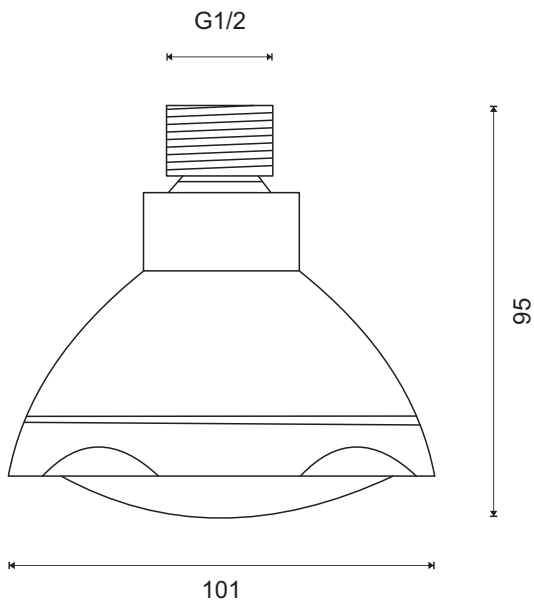

AZZURRA

BATHROOM FURNITURE

OVERHEAD UNIVERSAL SHOWER

Description :

Swivel shower head (5 functions) with self cleaning nozzle design and fixed wall arm

Model No: 982203C-1

WELS: 3 Star / 8 lpm

Finish: Polished Chrome

Weight: 0.6kg (Head Only)

Warranty: Refer to Website

Catalogue & technical specifications available at www.azzurra.com.au