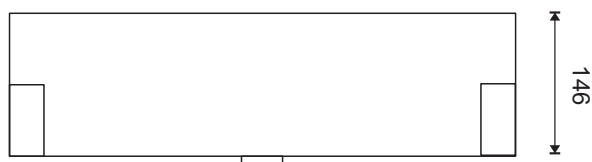

RETTANGOLO 480 SEMI-RECESSED BASIN

Description :

Semi-recessed ceramic basin with overflow.

Model No: OK-1500

Colour: White

Tap Holes: 1

Waste Outlet: 32mm

Overflow: Internal with polished chrome dress ring

Options: Brass / Chrome Popup 32mm Plug & Waste

Weight: 17kg

Warranty: Refer to Website

Catalogue & technical specifications available at www.azzurra.com.au

Products may vary +/-5mm from those dimensions shown in the illustration