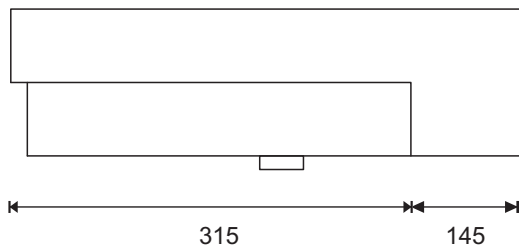

RETTANGOLO 480 SEMI-RECESSED BASIN

Description :

Semi-recessed ceramic basin with overflow.

Model No: OK-1500

Colour: White

Tap Holes: 1

Waste Outlet: 32mm

Overflow: Internal with polished chrome dress ring

Options: Brass / Chrome Popup 32mm Plug & Waste

Weight: 17kg

Warranty: Refer to Website

Catalogue & technical specifications available at www.azzurra.com.au

Products may vary +/-5mm from those dimensions shown in the illustration