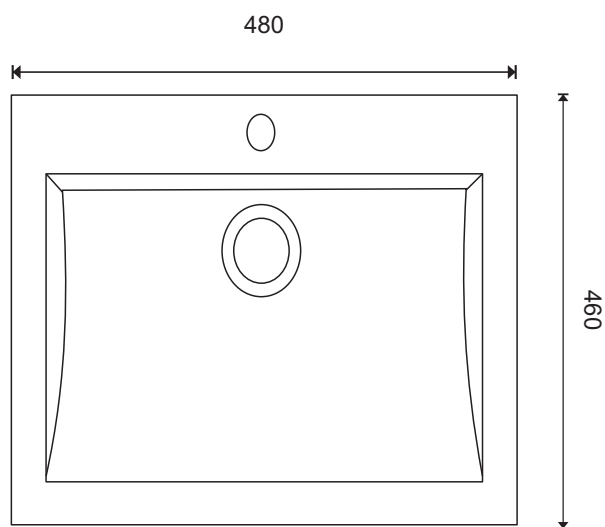

RETTANGOLO 480 SEMI-RECESSED BASIN

Description :

Semi-recessed ceramic basin with overflow.

Model No: OK-1500

Colour: White

Tap Holes: 1

Waste Outlet: 32mm

Overflow: Internal with polished chrome dress ring

Options: Brass / Chrome Popup 32mm Plug & Waste

Weight: 17kg

Warranty: Refer to Website

Catalogue & technical specifications available at www.azzurra.com.au

Products may vary +/-5mm from those dimensions shown in the illustration