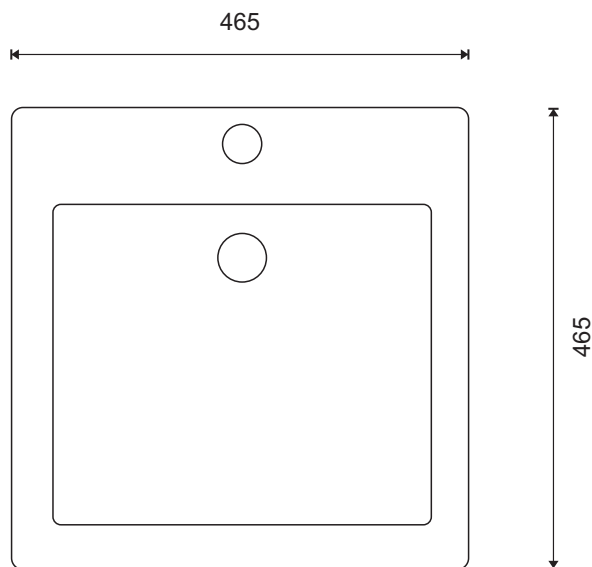

CUBE 460 ABOVE COUNTER BASIN

Description :

Above counter ceramic basin with overflow.
Glazed back.

Model No: CA0328

Colour: White

Tap Holes: 1

Waste Outlet: 32mm

Overflow: Internal with polished chrome
dress ring

Options: Brass / Chrome Popup 32mm
Plug & Waste

Weight: 16kg

Warranty: Refer to Website

Catalogue & technical specifications available
at www.azzurra.com.au

Products may vary +/-5mm from those
dimensions shown in the illustration