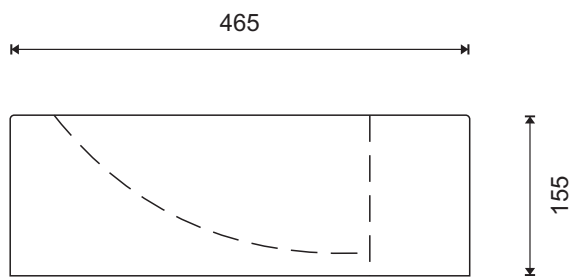

CUBE 460 ABOVE COUNTER BASIN

Description :

Above counter ceramic basin with overflow.
Glazed back.

Model No: CA0328

Colour: White

Tap Holes: 1

Waste Outlet: 32mm

Overflow: Internal with polished chrome
dress ring

Options: Brass / Chrome Popup 32mm
Plug & Waste

Weight: 16kg

Warranty: Refer to Website

Catalogue & technical specifications available
at www.azzurra.com.au

Products may vary +/-5mm from those
dimensions shown in the illustration