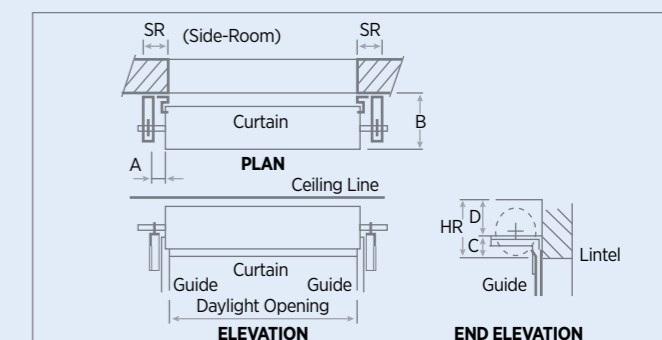

Standard Roller Garage Door Specifications

Dimension Panel (Minimum sizes) mm							
Series A (Hand Operated)	SR		HR	A	B	C	D
	Resid A	Resid AA					
2100 High	90	125	430	25-100	500	150	280
2400 High	90	125	450	25-100	540	160	290
2700 High	90	125	450	25-100	540	160	290
3000 High	90	125	470	25-100	560	170	300
Standard Curtain Widths							
Residential Series A	950, 1250, 1550, 1850, 2450, 2490, 2515, 2650, 2750, 2800, 3050, 3100, 3430, 3710						
Residential Series AA	3760, 4370, 5000, 5100, 5600						
Curtain Width							
Residential Series A	Daylight Opening Plus 50mm						
Residential Series AA	Daylight Opening Plus 100mm