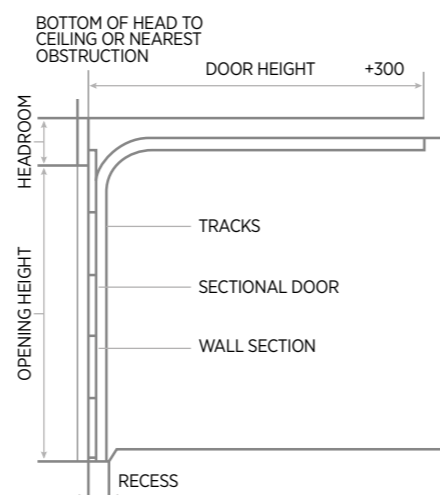

Installation Requirements

Side Room (standard): 120mm

Headroom (standard):

Manual: 340mm
Automatic: 390mm

Optional Low Headroom Fittings

Front Mount	Rear Mount
Manual: 180mm	Manual: 180mm
Automatic: 240mm	Automatic: 180mm
Side Room: 120mm	Side Room: 150mm