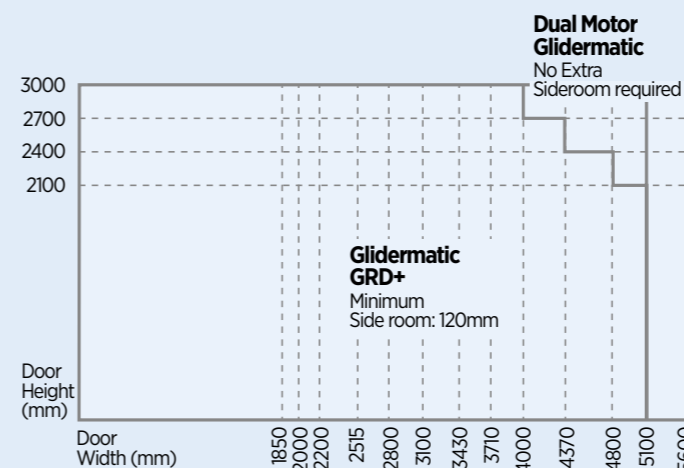

Glidermatic® GRD+ 2 x Handsets supplied

Option 2: for residential garage doors over 12m²

- Heavy duty operator
- Improved energy efficient unit with LED lighting
- Safety auto reverse

Glidermatic® Dual GRD+ Glidermatic® GRD+ Control Box A wall mounted control box. 2 x Handsets supplied

Garage Door Size Guide for Motor Options

Standard Roller Garage Door Specifications

Dimension Panel (Minimum sizes) mm							
Series A (Hand Operated)	SR		HR	A	B	C	D
	Resid A	Resid AA					
2100 High	90	125	430	25-100	500	150	280
2400 High	90	125	450	25-100	540	160	290
2700 High	90	125	450	25-100	540	160	290
3000 High	90	125	470	25-100	560	170	300
Standard Curtain Widths							
Residential Series A	950, 1250, 1550, 1850, 2450, 2490, 2515, 2650, 2750, 2800, 3050, 3100, 3430, 3710						
Residential Series AA	3760, 4370, 5000, 5100, 5600						
Curtain Width							
Residential Series A	Daylight Opening Plus 50mm						
Residential Series AA	Daylight Opening Plus 100mm						