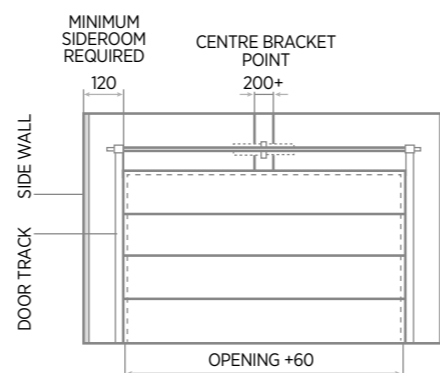

Installation Requirements

Side Room (standard): 120mm

Headroom (standard):

Manual: 340mm
Automatic: 390mm

Optional Low Headroom Fittings

Front Mount	Rear Mount
Manual: 180mm	Manual: 180mm
Automatic: 240mm	Automatic: 180mm
Side Room: 120mm	Side Room: 150mm