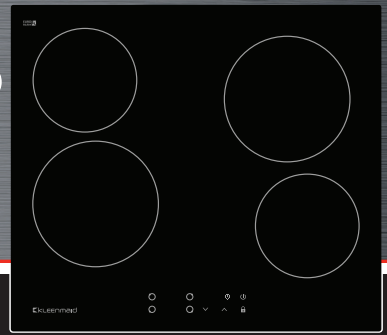

Ceramic Cooktop Touch Control 60cm

Model: CCT6020

- 60cm ceramic glass with Stainless Steel graphics
- Square 'C' shaped edges
- Four Hi Light elements with rapid boost start up
- Touch control with direct access to nine heating levels
- Child safety lock
- Auto-Stop in case of accidental start, long absence, overflow, over temperature
- Residual heat indicators
- Easy Access Servicing due to service access from below

Easy Access Servicing

Arsenic Free Glass

Residual Heat Indicator

Spill Protection

Cooking Elements

Child Safety Lock

Glass Surface Mounted

Glass Flush Mounted