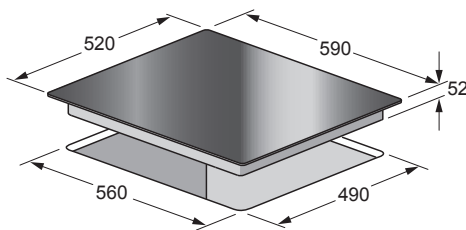

Ceramic Cooktop Touch Control 60cm

Model: CCT6020

- 60cm ceramic glass with Stainless Steel graphics
- Square 'C' shaped edges
- Four Hi Light elements with rapid boost start up
- Touch control with direct access to nine heating levels
- Child safety lock
- Auto-Stop in case of accidental start, long absence, overflow, over temperature
- Residual heat indicators
- Easy Access Servicing due to service access from below

Easy Access Servicing

Arsenic Free Glass

Residual Heat Indicator

Spill Protection

Cooking Elements

Child Safety Lock

Glass Surface Mounted

Glass Flush Mounted

QUALITY ASSURED

J11046_02