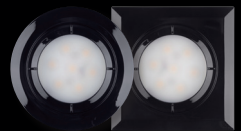

Dimmable. Replaceable. Compact. Simple.

**PLUG
& PLAY**

Beautifully Efficient LED Downlight Solutions

The revolutionary IEC plug & play LED bulb unit is a game changer

Choose your shape, size and colour

Select from white, satin silver, chrome or black, square or round

Love colour? So do we...

Viewlight Colour Select Range

Available from special orders

Available at
BUNNINGS
warehouse

- ✓ 10W Dimmable LED Downlight
- ✓ Replaceable IEC Plug & Play LED Bulb Unit
- ✓ 10 Fascia Colours Available
- ✓ Warm 480lm & Cool 540lm Light Available
- ✓ Round or Square - 70mm & 90mm
- ✓ IP54 Rated & Rust Proof - Suitable for Bathrooms, Alfresco Areas, Eaves & Coastal Areas
- ✓ 3 Year Warranty

3 easy steps to change the bulb unit...

1 **Twist**
Twist the
downlight
anti-clockwise

2 **Drop**
Let the
downlight
drop down

3 **Unplug**
Unplug the
downlight
IEC plug

Love colour? So do we...
Viewlight Colour Select Range
Available from special orders