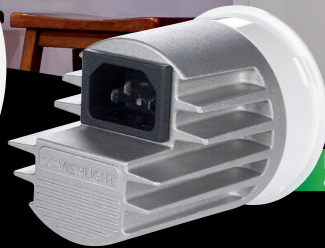

Dimmable. Replaceable. Compact. Simple.

**PLUG
& PLAY**

Beautifully Efficient LED Downlight Solutions

The revolutionary IEC plug & play LED bulb unit is a game changer

Choose your shape, size and colour

Select from white, satin silver, chrome or black, square or round

Love colour? So do we...

Viewlight Colour Select Range

Available from special orders

Available at
BUNNINGS
warehouse

- ✓ 10W Dimmable LED Downlight
- ✓ Replaceable IEC Plug & Play LED Bulb Unit
- ✓ 10 Fascia Colours Available
- ✓ Warm 480lm & Cool 540lm Light Available
- ✓ Round or Square - 70mm & 90mm
- ✓ IP54 Rated & Rust Proof - Suitable for Bathrooms, Alfresco Areas, Eaves & Coastal Areas
- ✓ 3 Year Warranty