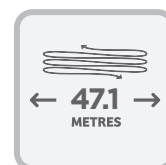

Woodland Grey model shown

Fold Away 45

- ✓ 100% Australian Made using Australian materials and labour
- ✓ Pre-corded for easy DIY
- ✓ Outer cord length is 2280mm
- ✓ Refer to instructions for height guide – arms slope upwards
Outer Line is 125mm higher than inner line
- ✓ Ground Socket, Galvanised Pin and Cap included
- ✓ Remove Rotary from ground socket regularly, to ensure it is kept free from soil
- ✓ Folded dimensions: 3300mm x 3300mm x 2930mm
- ✓ Carton dimensions: 2150mm x 250mm x 180mm
- ✓ Assembled dimensions 3300mm x 3300mm x 2430mm (column length)

SUITS 1-6 PEOPLE

CORD LENGTH

AREA REQUIRED

DIMENSIONS

WEIGHT

NUMBER OF LINES

GROUND SOCKET
OPTIONAL

PRE-CORDED