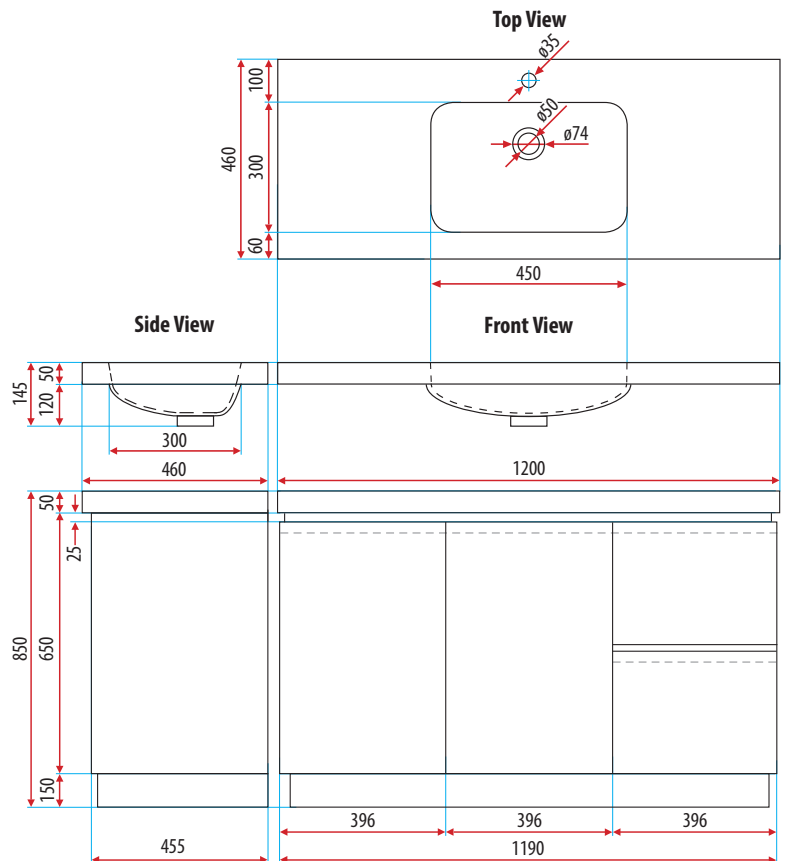

Bloom 1200mm Vanity Unit

PRODUCT DESCRIPTION

Cabinet

Moisture resistant E1 HMR board

Colour:

High Gloss White

Features:

- Two soft close, finger pull doors
- Two right hand side finger pull drawers
- Adjustable shelf
- 150mm plinth

Installation Options

Plinth or can be wall mounted

Top

50mm Polymarble

Colour:

White

Tap Hole:

One tap hole only

Overflow:

No

Wastes (available separately):

92974 Chrome Plug and Waste (40mm)

92975 Pop Up Waste (32/40mm)

Manufacturer's Warranty

5 years on cabinet (replacement only)

10 years on polymarble top (replacement only)

Product code

77006 Bloom Vanity 1200mm

Disclaimer: While every care has been exercised in compiling and publishing the data contained in these pages, Everhard accepts no responsibility for errors or omissions and all information is believed to be correct at the time of production. All colours have been reproduced with as much accuracy as possible. Dimensions and volumes are nominal. Please check the exact product measurements prior to beginning installation. Everhard reserves the right to delete or alter items without notice. Further information on warranties is available at www.everhard.com.au