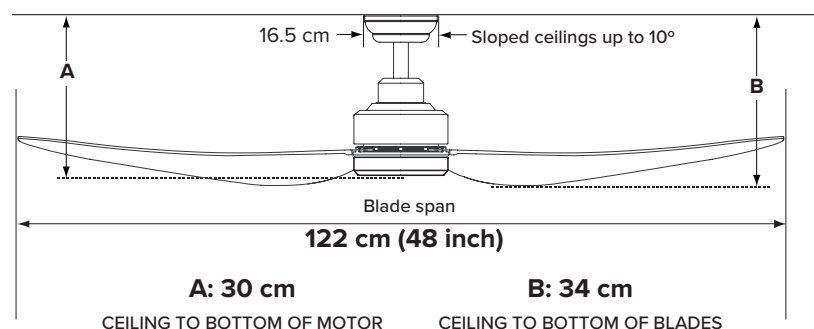

Trinity 48

High airflow, efficient DC motor and modern design

48 INCH
122 CM

34 WATTS
ON HIGH

210 RPMs
ON HIGH

MODERN AND SLEEK DESIGN

Sleek and elegant, the Trinity ceiling fan blends a modern design with aerodynamic performance to create the perfect cooling solution for your contemporary decor.

HIGH PERFORMANCE COOLING

Enjoy powerful cooling from the Trinity's high performance motor and aerodynamic fluted blade design, ideal for even the hottest climates.

MOULDED POLYMER BLADES

Crafted from polymer (a high-grade plastic), the Trinity's blades are durable, easy to clean as well as being safer and quieter than metal blades.

DC MOTOR TECHNOLOGY

The Trinity ceiling fan is powered by a high performance and highly efficient DC motor that uses up to 70% less energy than traditional AC ceiling fans.

20W CCT LED LIGHT KIT NOW AVAILABLE

Trinity V2 now has an option for a 20W LED Light Kit that includes colour changing technology (CCT) to allow you to shift between Warm, Cool and Daylight colour temperatures. The LED Light Kit also supports dimming from the remote control hand piece.

FAN PERFORMANCE

Fan Speed (H:8/M:4/L:1) (Revolutions Per Minute)	210 / 141 / 89 RPM
Energy usage (H:8/M:4/L:1) (Watts)	34 W / 12 W / 5 W
Airflow volume (H:8/M:4/L:1) (Cubic metres per hour)	11,280 / 7,574 / 4,781 CMH
Efficiency (H:8/M:4/L:1) (CMH / W)	332 / 631 / 956 CMH / W

The Fan Performance Indicator is a guide to show customer's how much air the fan moves as well as how the airflow "feels" when you stand underneath. This is a guide only. Refer to our website for more information.