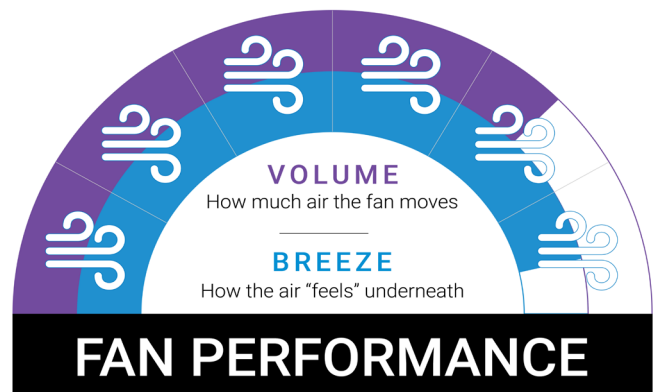

FAN PERFORMANCE

Fan Speed (H:8/M:4/L:1) (Revolutions Per Minute)	210 / 141 / 89 RPM
Energy usage (H:8/M:4/L:1) (Watts)	34 W / 12 W / 5 W
Airflow volume (H:8/M:4/L:1) (Cubic metres per hour)	11,280 / 7,574 / 4,781 CMH
Efficiency (H:8/M:4/L:1) (CMH / W)	332 / 631 / 956 CMH / W

The Fan Performance Indicator is a guide to show customer's how much air the fan moves as well as how the airflow "feels" when you stand underneath. This is a guide only. Refer to our website for more information.