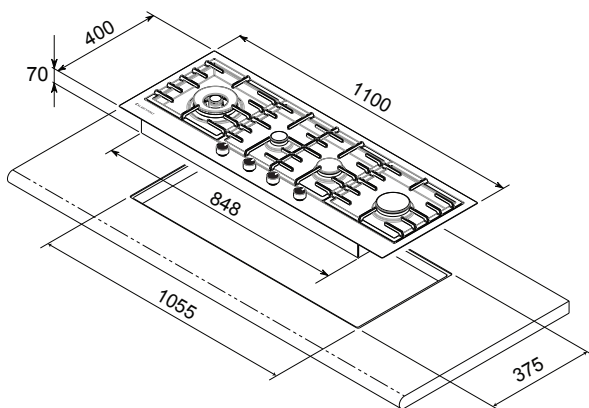

QUALITY ASSURED

To obtain full installation instructions for this appliance go to kleenmaid.com.au and click on User Care Manuals, top right.

Fineline :0103477

J12049_01

Level 2, 204 Botany Road, Alexandria NSW, 2015
P: 02 9310 1207 • E: support@kleenmaid.com.au
www.kleenmaid.com.au

kleenmaid
The best you can own