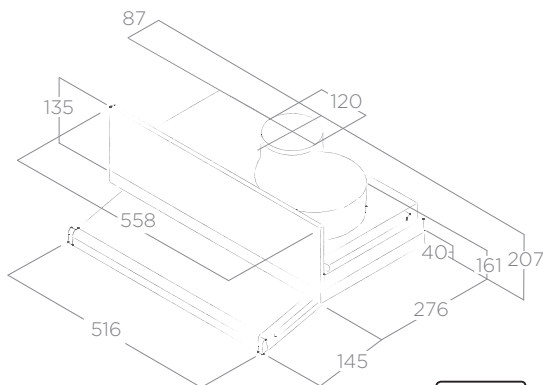

Concealed Slide Out Rangehood 60cm

Model: RHSOG61

- Concealed/slide out
- High performance up to 650m³/h
- Noise 46dbA
- 3 extraction speeds
- Slider speed controller
- 2 LED lamps with auto mode
- Aluminium anti-grease filter, washable in the dishwasher
- Outside air non return flap
- Ø air output 120mm for increased performance
- Automatic light and motor operation
- KwikFit easy to install system
- Optional carbon filters available for recirculating installation
- Also available in 90cm RHSOG91